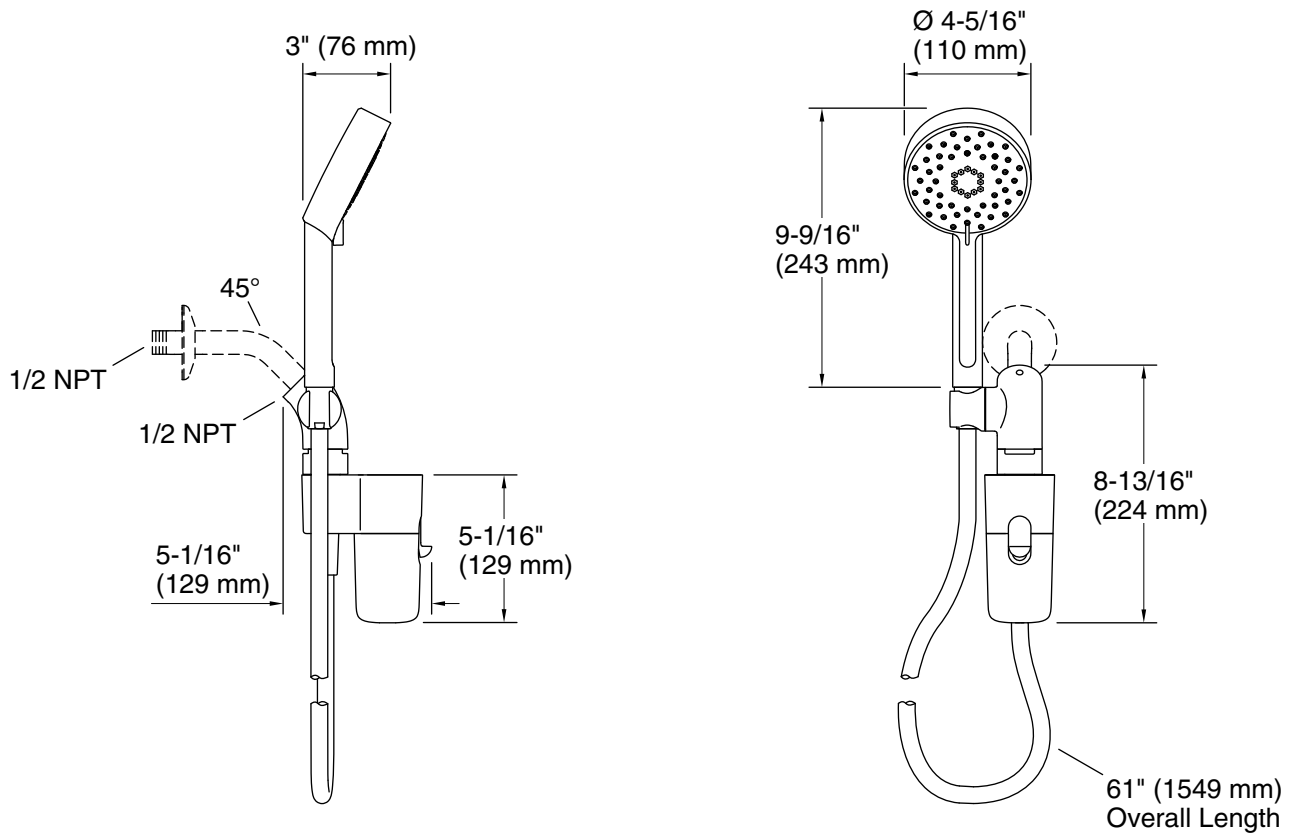

### Features

- Installs on standard wall-mounted shower arms (do not use with handshowers or rainheads)
- Replaces your existing showerhead (handshower, hose, and cradle included)
- Designed to work with Sprig shower infusion pods (sold separately)
- 3 single-use pods included with starter kit (Breathe, Recharge, Sleep)
- Kit includes wrench, Allen key, and Teflon tape for easy installation
- 1.75 gpm flow rate, 3 distinct spray settings
- Ensure there is a 6.5" clearance from your shower arm to the ceiling before purchasing/installing
- No batteries or electricity required

### Technical Information

All product dimensions are nominal.

#### Handshower:

Rated maximum flow: 1.75 gal/min (6.6 l/min)

Pressure: 80 psi (5.5 bar)