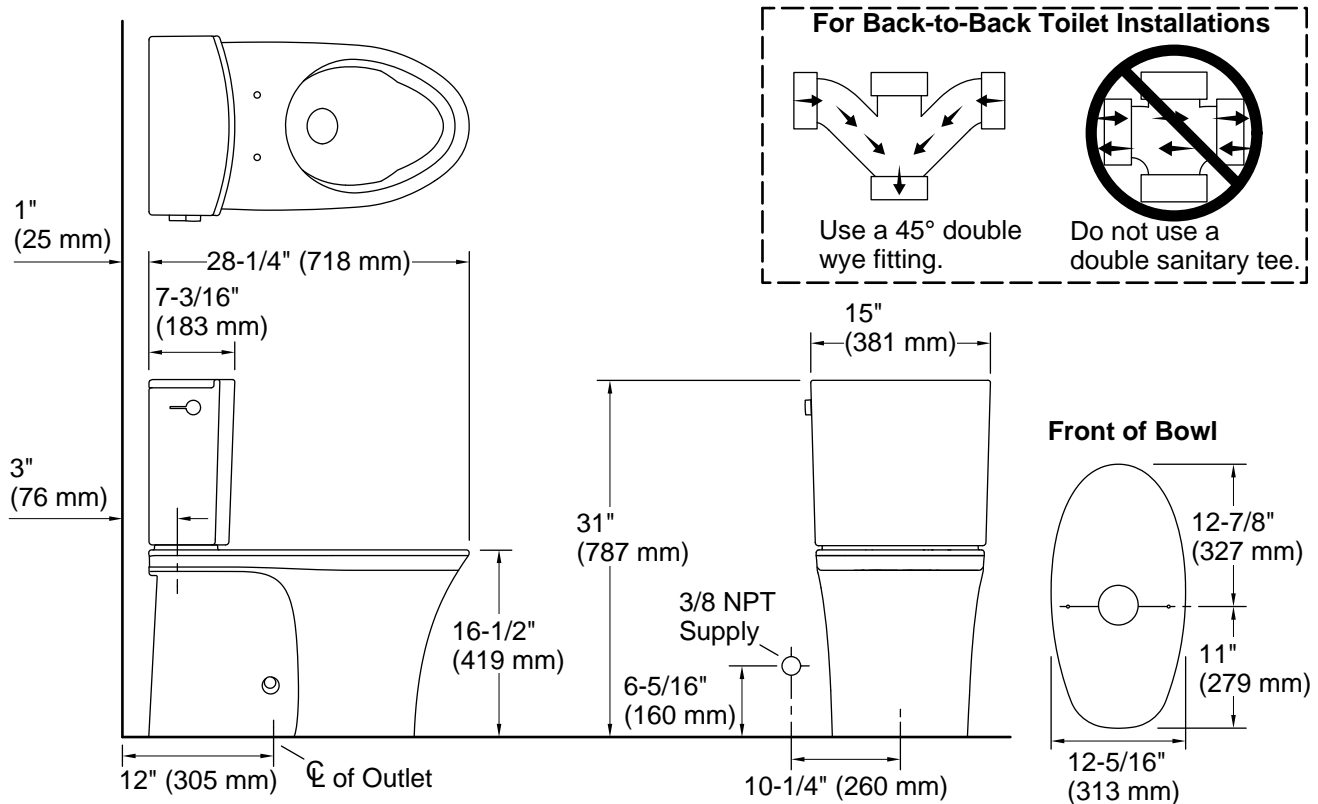

Features

- Two-piece design
- Elongated bowl offers added room and comfort
- Comfort Height® feature offers chair-height seating that makes sitting down and standing up easier for most adults
- 1.28 gpf (4.8 lpf)
- Left-hand Polished Chrome trip lever
- 2-1/8" (54 mm) glazed trapway
- Revolution 360® flushing technology generates a forceful swirling motion to keep the bowl clean longer
- Fully skirted trapway simplifies cleaning
- Sanitary guard where bowl and tank meet for ease of cleaning
- Patented ReadyLock® installation system, a simple solution for skirted toilets, saves time, hassle, and eliminates the need to drill into the floor for standard 12" (305 mm) rough-in
- AquaPiston® canister optimizes the flow out of the tank, harnessing gravity and the natural powerful reducing cascade of water to increase the power and effectiveness of the flush

Installation

- Standard 12" (305 mm) rough-in
- 10" and 14" (254 mm and 356 mm) rough-in kits also available
- Seat and supply line sold separately

Recommended Products/Accessories

- K-5381 14" Rough-in Full Skirt Trap and Attachment System
- K-5383 10" Rough-in Full Skirt Trap and Attachment System
- K-28821 PureWash® E930 Elongated bidet toilet seat with remote control
- K-28122-L Left-hand trip lever
- K-26801 Impro® ReadyLatch® Quiet-Close™ elongated toilet seat
- K-30780 Carbyne® Quiet-Close™ elongated toilet seat

Technical Information

All product dimensions are nominal.

Toilet type:	Floor-mount
Waste Outlet:	Floor
Bowl shape:	Elongated
Flush type:	AquaPiston
Trap passageway:	2" (51 mm)
Water surface size:	10" x 8" (254 mm x 203 mm)
Rim to water surface:	6-5/8" (168 mm)
Rough-in:	12" (305 mm)
Seat-mounting holes:	5-1/2" (140 mm)