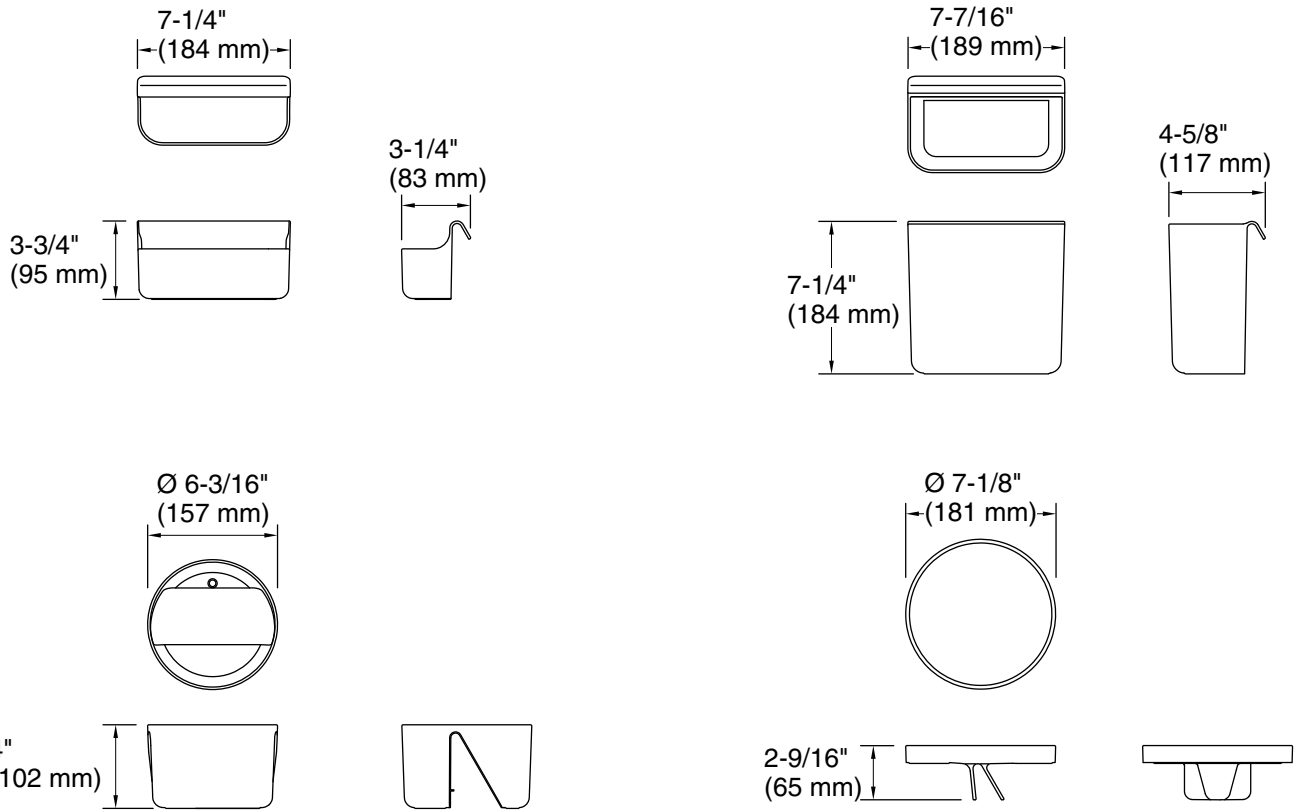

## Installation

- Hangs easily on sink edge – no tools required

## Technical Information

All product dimensions are nominal.

Material: Plastic