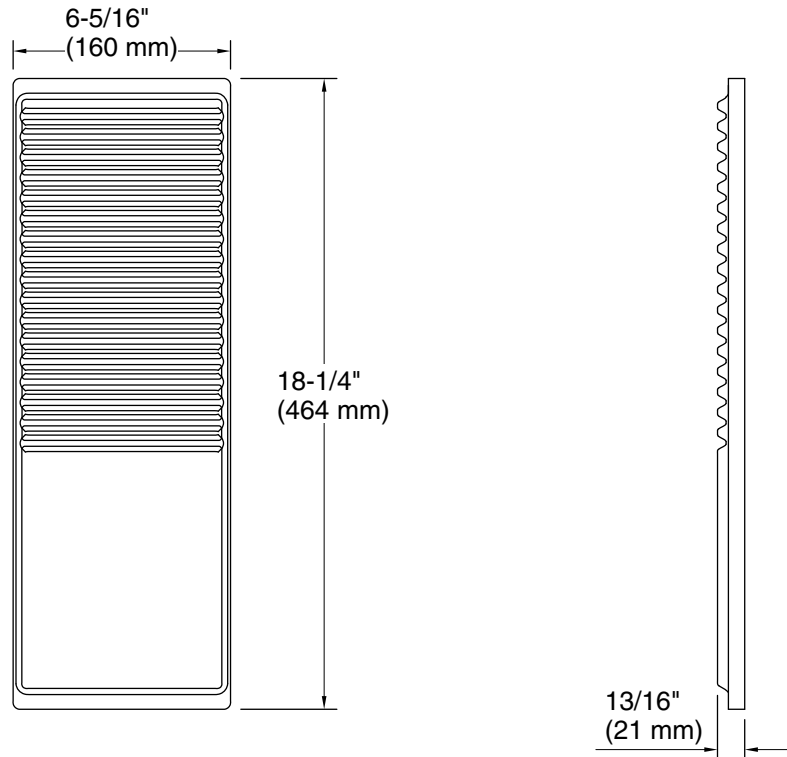

**Spacity®**  
Dual-sided storage tray and washboard  
**K-28165**

**Features**

- Customize your bathroom sink with dual-sided tray and washboard
- Use tray side to organize small bathroom items and washboard side to hand wash delicate clothing
- Sleek and contemporary design
- For use with Spacity™ vanity tops with integrated sinks

## Technical Information

All product dimensions are nominal.

Material: Wood