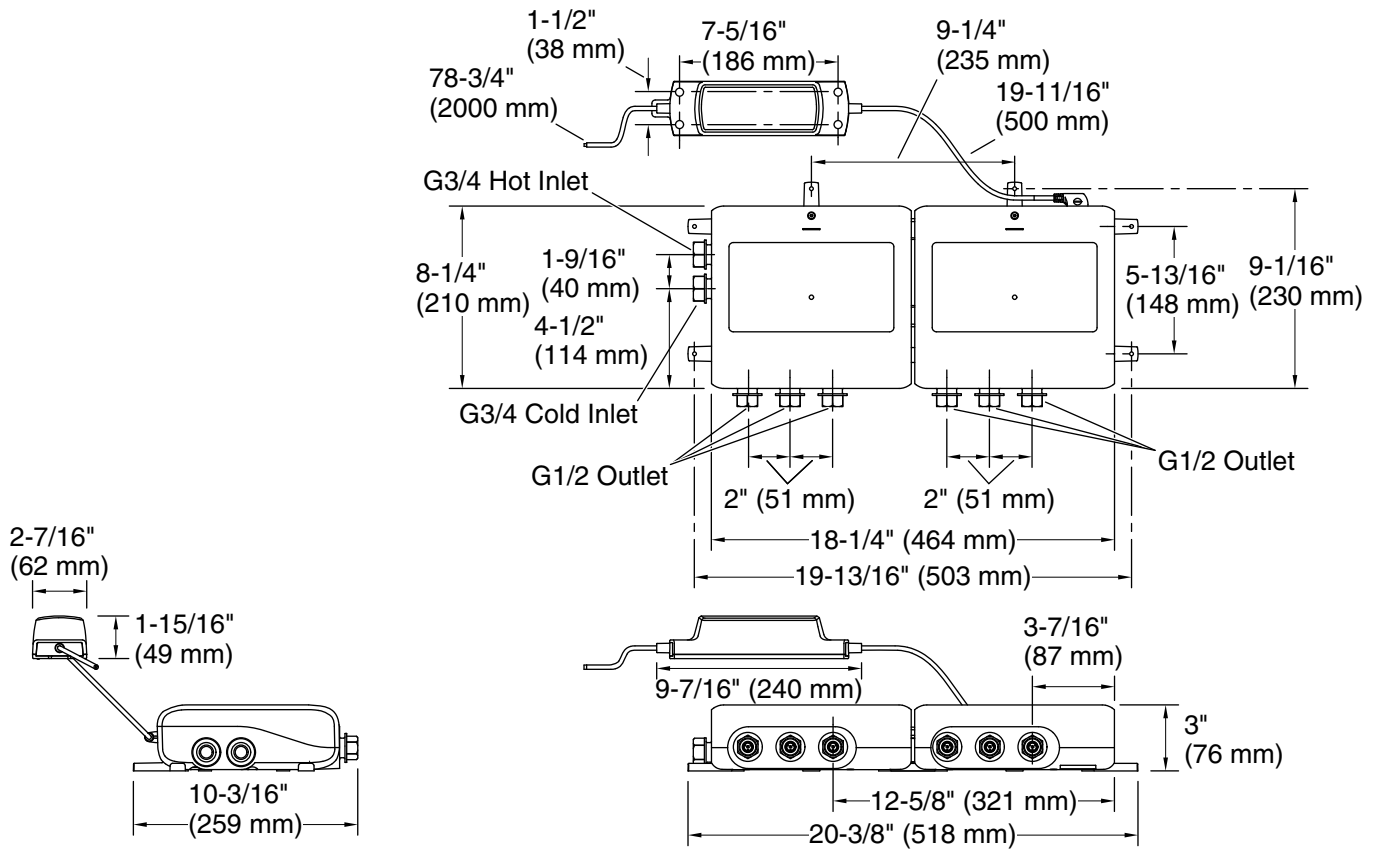

Required Electrical Service

One circuit required, protected with Class A Ground-Fault Circuit-Interrupter (GFCI). Outside North America, this device may be known as a Residual Current Device (RCD).

Thermostatic valve: 120/240 V, 1.6 A, 50/60 Hz

Technical Information

All product dimensions are nominal.

Power source: Plug - AC, included

Shower Valve:

Flow Rate (Max) @ 45 psi 22.5 gal/min (85.2 l/min)

Manufacturer's minimum rated flow: 0.9 gal/min (3.4 l/min)

Pressure: 45 psi (3.1 bar)

Maximum (Static) Pressure: 125 psi (8.6 bar)

Minimum (Operating) Pressure: 15 psi (1 bar)

Drain included: No

Electrical component Thermostatic valve: 120/240 V, 1.6 A,
rating: 50/60 Hz

Cable length: Data, 32 ft (9.8 m)

Bluetooth® range: 33 ft (10.1 m)

1-800-4KOHLER (1-800-456-4537)

Kohler Co. reserves the right to make revisions without notice to product specifications.

For the most current Specification Sheet, go to www.kohler.com.

4-28-2022 10:07 - AP/CN