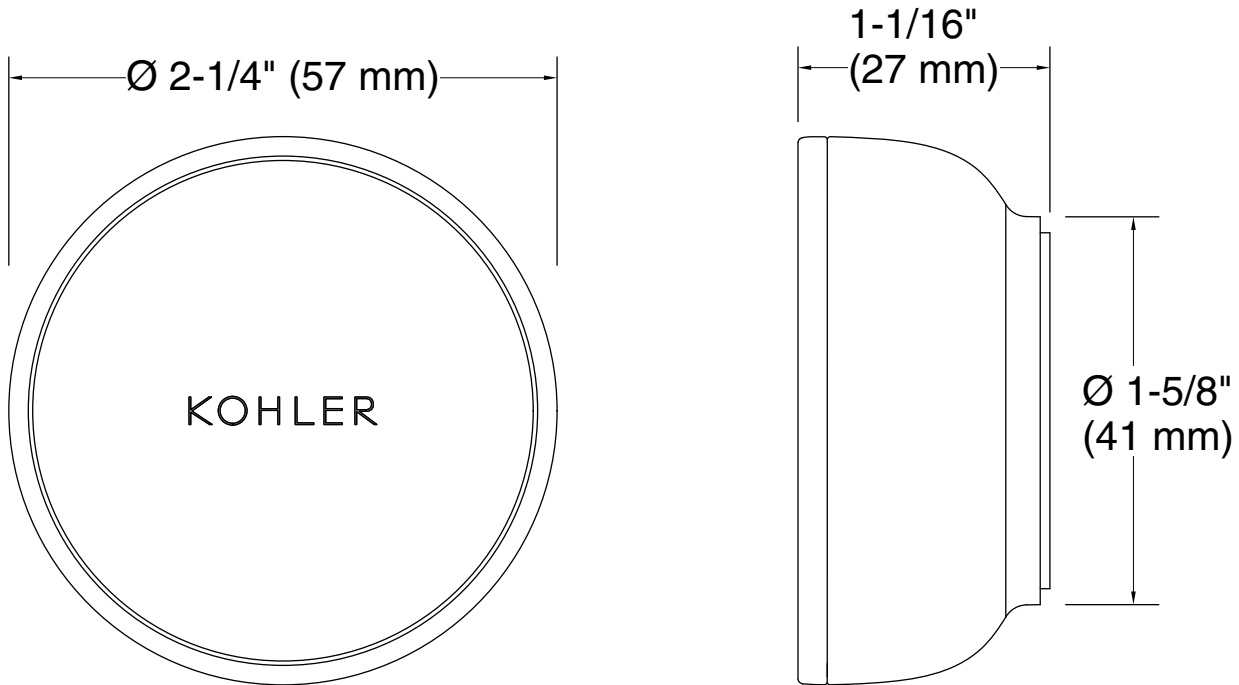

Technical Information

All product dimensions are nominal.

Power source: Battery - DC, included

Drain included: No

Handshower:

Rated maximum flow: 0 gal/min (0 l/min)

Bluetooth® range: 33 ft (10.1 m)

Bluetooth® version: 5