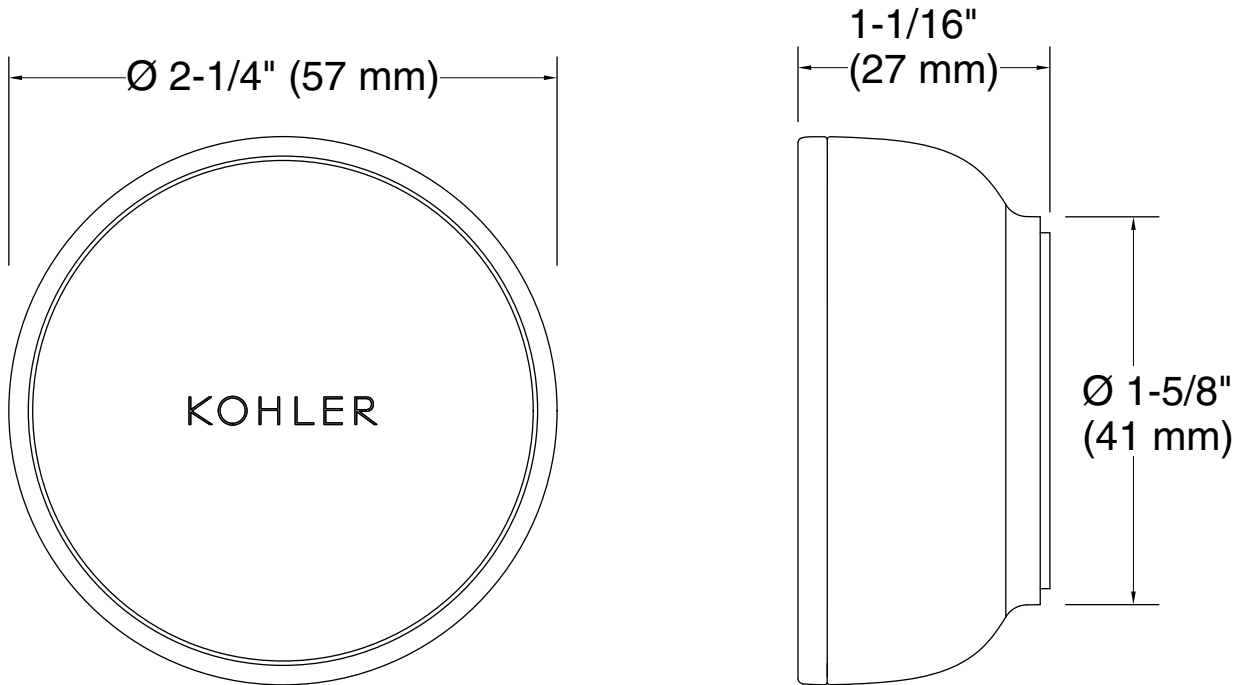

Technical Information

All product dimensions are nominal.

Power source: Battery - DC, included

Spout:

Bluetooth® range: 33 ft (10.1 m)

Bluetooth® version: 5