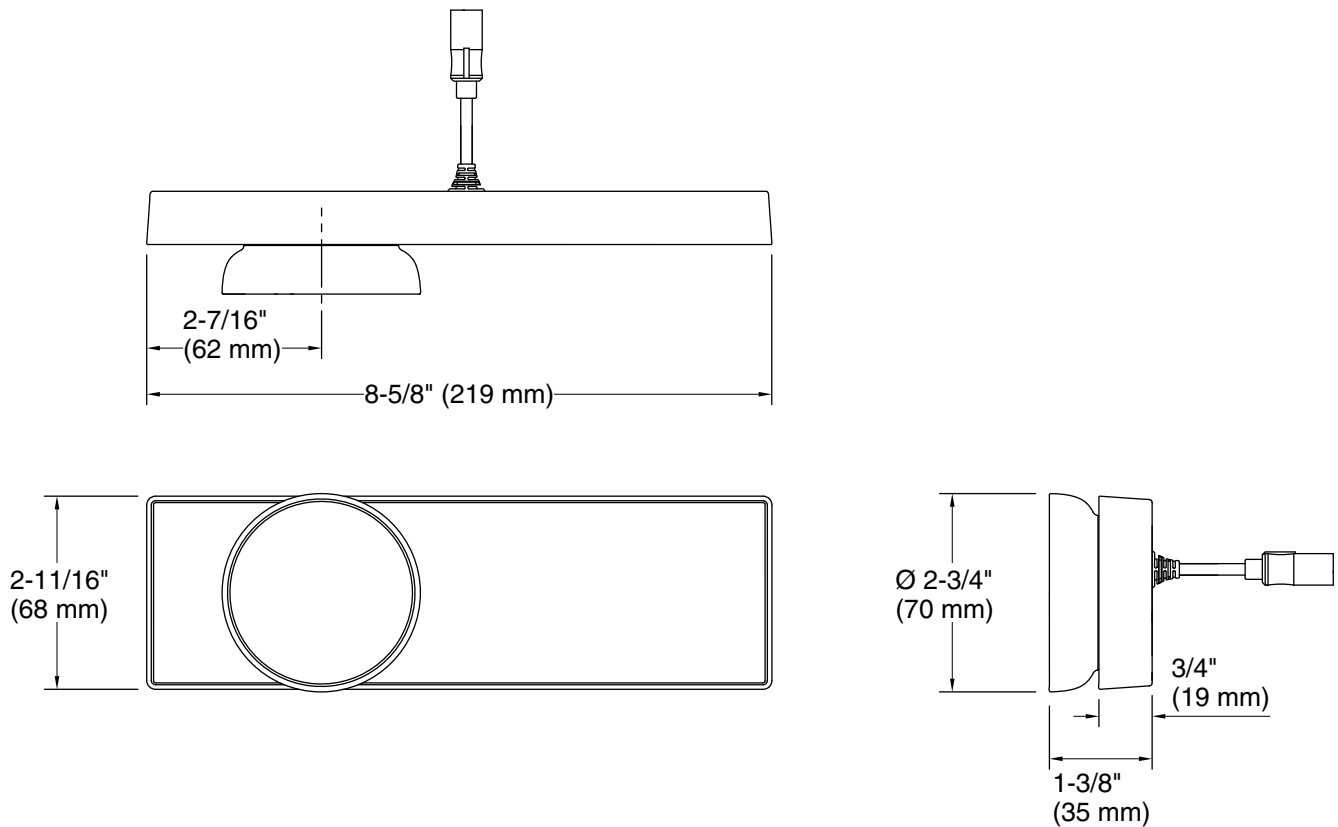

Technical Information

All product dimensions are nominal.

Spout:

Notes

Install this product according to the installation instructions.

ADA compliant when installed to the specific requirements of these regulations.