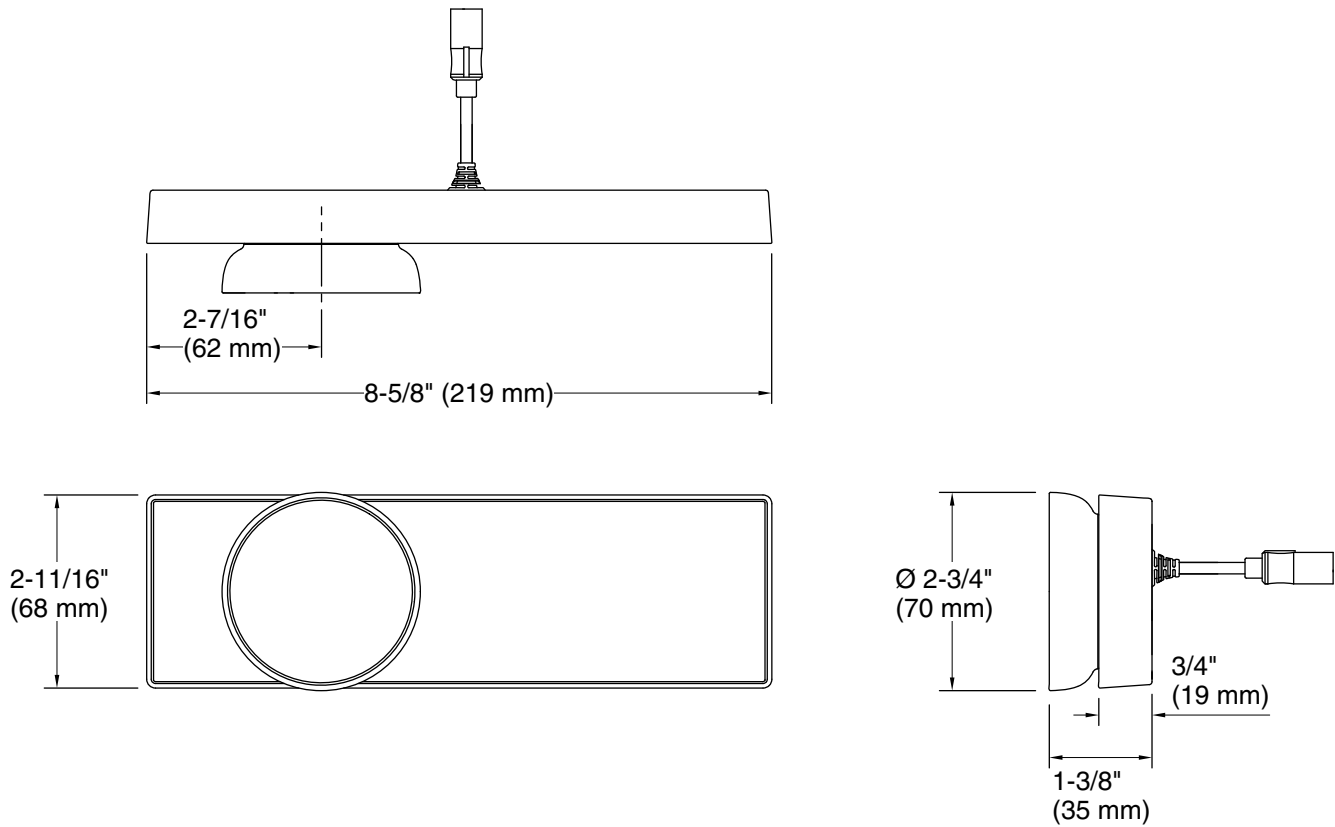

Technical Information

All product dimensions are nominal.

Handshower:

Rated maximum flow: 0 gal/min (0 l/min)

Notes

Install this product according to the installation guide.