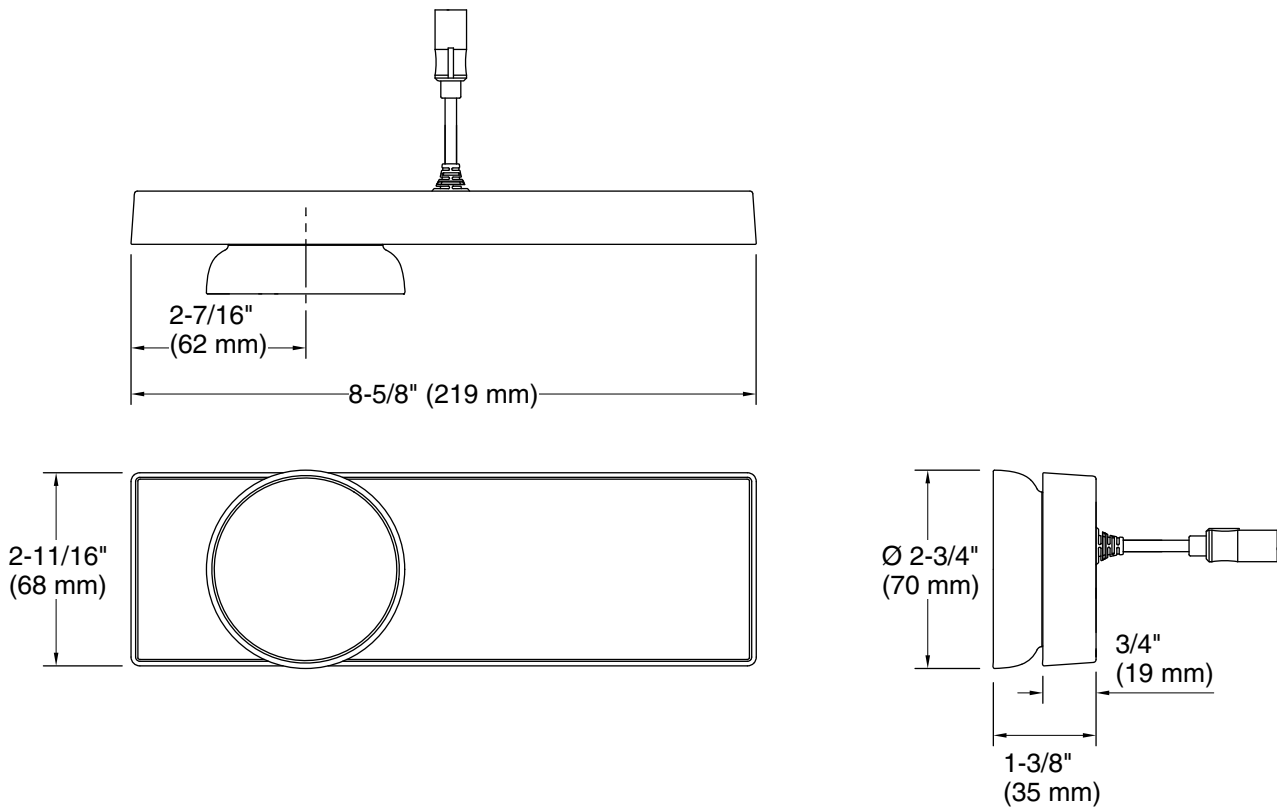

Technical Information

All product dimensions are nominal.

Spout:

Cable length: Data, 32 ft (9.8 m)

Max. Ambient temp: 120°F (48.9°C)

Notes

Install this product according to the installation instructions.