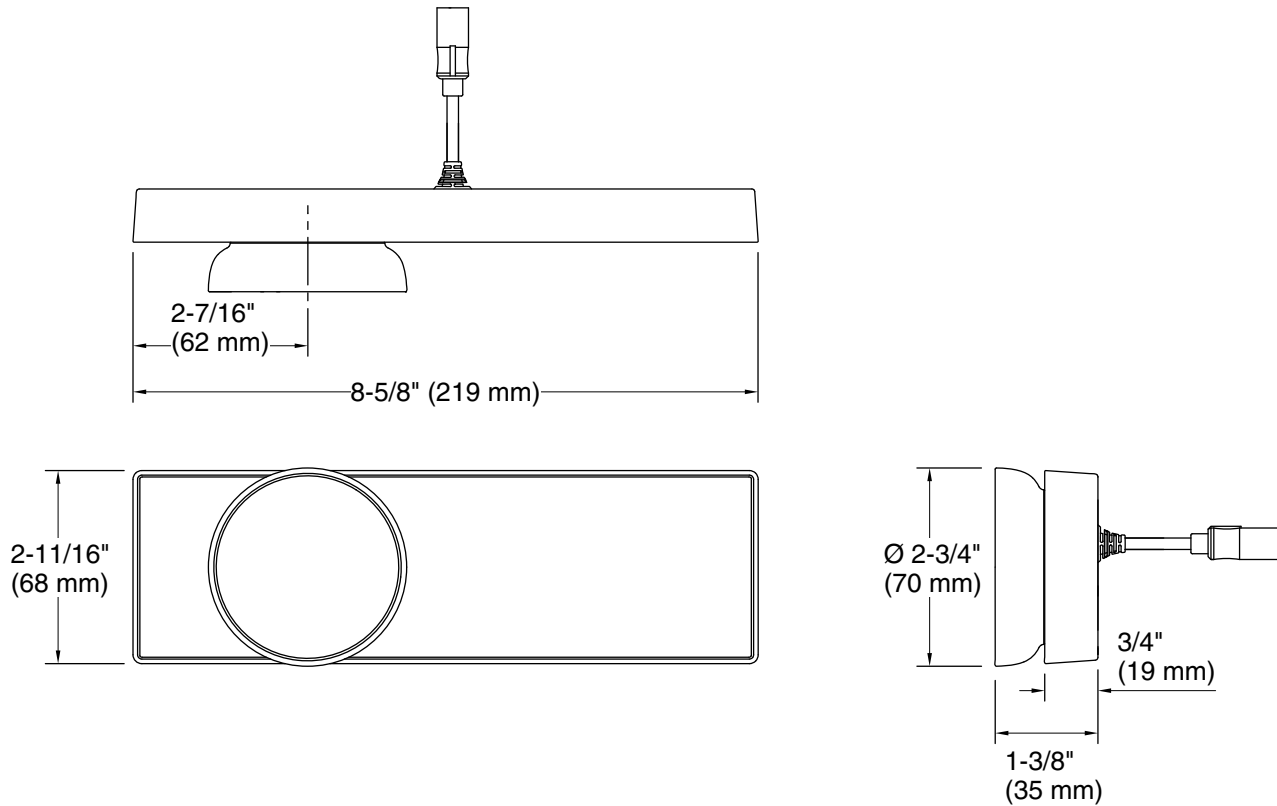

Technical Information

All product dimensions are nominal.

Drain included: No
Cable length: Data, 32 ft (9.8 m)
Max. Ambient temp: 120°F (48.9°C)

Notes

Install this product according to the installation instructions.