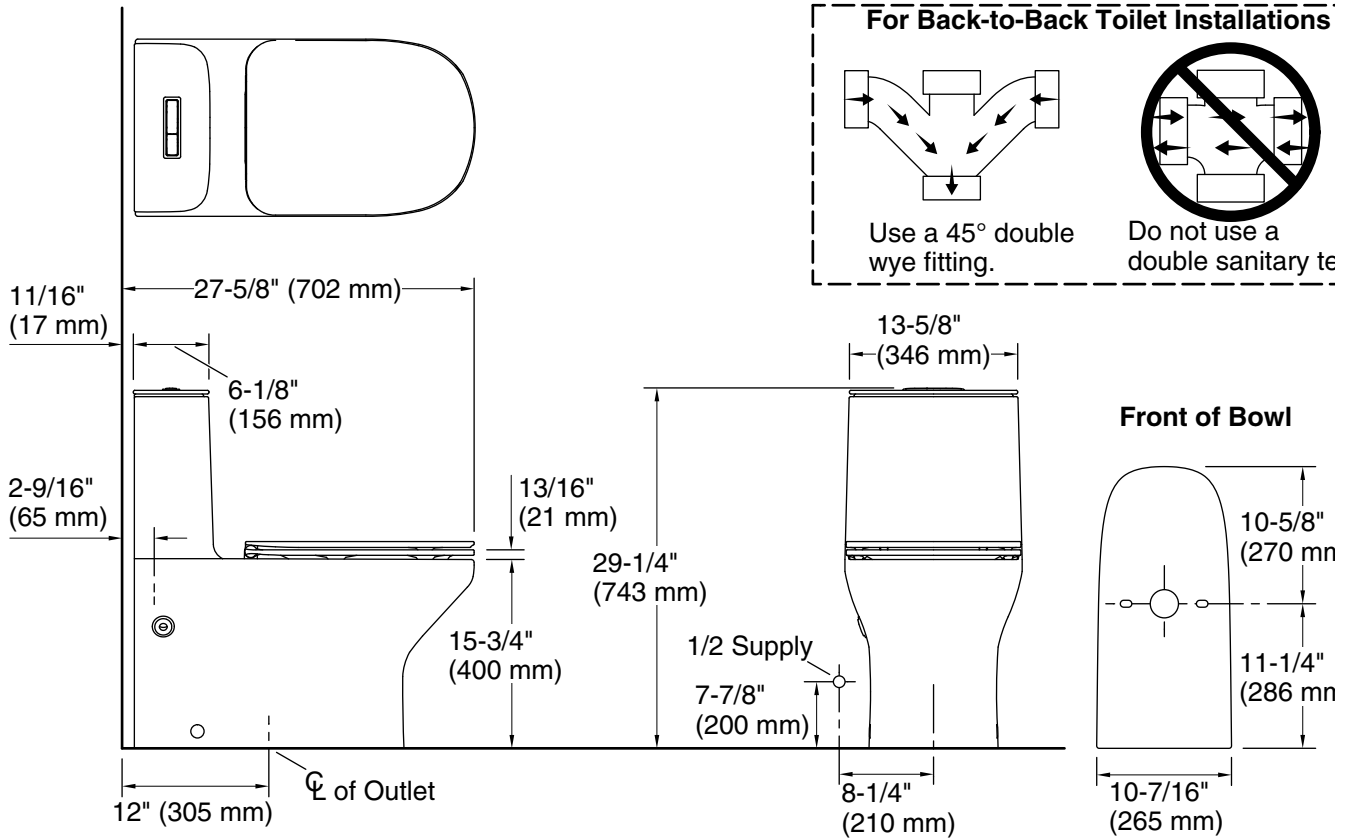

Technical Information

All product dimensions are nominal.

Toilet type:	Floor-mount
Waste Outlet:	Floor
Bowl shape:	Round
Flush type:	Revolution 360, AquaPiston
Trap passageway:	1-15/16" (49 mm)
Rim to water surface:	6-1/8" (156 mm)

Notes

Install this product according to the installation instructions.

For back-to-back toilet installations: Use only a 45° double wye fitting.