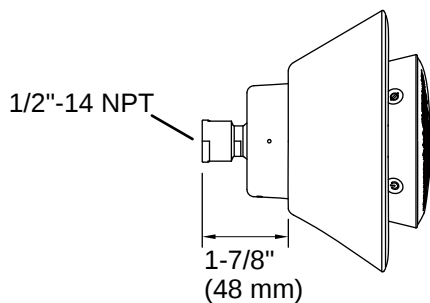

Flow Rate

Shower/Rainhead Rated 1.75 gpm (6.6 l/min)
Maximum Flow:

Material

- Durable material construction
- KOHLER finishes resist corrosion and tarnishing

Recommended Products/Accessories

K-7395 Shower arm and flange, 5-3/8" long

Power Cord Length: 42" (1067 mm)

Warranty

See website for detailed warranty information.

KOHLER® One-Year Limited Warranty|KOHLER® Faucet Lifetime Limited Warranty

Installation

- Wall-mount
- Shower arm and flange sold separately