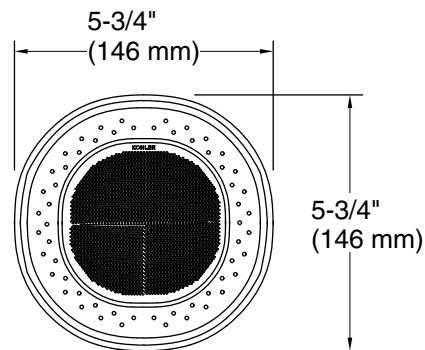

Technical Information

All product dimensions are nominal.

Power source: Battery - DC, included
Amplifier channels: 1 at 10 W per channel

Handshower:

Rated maximum flow: 0 gal/min (0 l/min)

Charge time: 3 hours
Usage time: 9 hours
Bluetooth® range: 32.8 ft (10 m)
Bluetooth® version: 5.0
Max. Ambient temp: 140°F (60°C)

Showerhead/Body Spray:

Rated maximum flow: 1.75 gal/min (6.6 l/min)

Notes

Install this product according to the installation instructions.

Follow local building electrical codes.

A Bluetooth® wireless device is required to stream music.

For use with automatic compensating valves rated at 1.50 gal/min (5.7 L./min) or less.