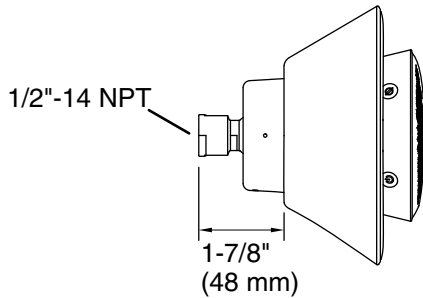

### Technical Information

All product dimensions are nominal.

Power source: Battery - DC, included  
 Amplifier channels: 1 at 10 W per channel