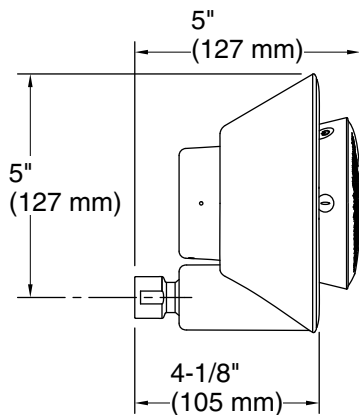

### Technical Information

All product dimensions are nominal.

Power source: Battery - DC, included  
 Amplifier channels: 1 at 10 W per channel