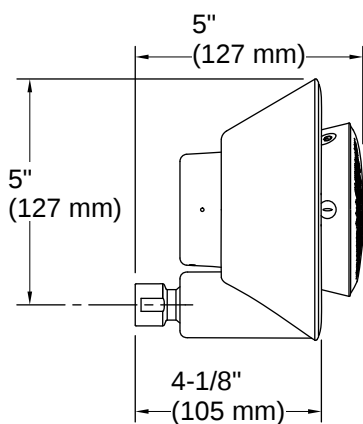

Installation

- Wall-mount
- Shower arm and flange sold separately

Installation Notes

Install this product according to the installation instructions.

Follow local building electrical codes.

A Bluetooth® wireless device is required to stream music.

For use with automatic compensating valves rated at 1.50 gal/min (5.7 L./min) or less.

1-800-4KOHLER (1-800-456-4537)

Kohler Co. reserves the right to make revisions without notice to product specifications.

For the most current specification sheet, go to www.kohler.com USA or www.kohler.ca Canada.

5-30-2026 4:14 - US-CA