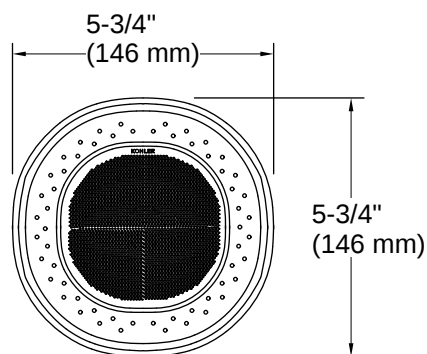

Installation

- Wall-mount
- Shower arm and flange sold separately

Installation Notes

Install this product according to the installation instructions.

Follow local building electrical codes.

A Bluetooth® wireless device is required to stream music.

For use with automatic compensating valves rated at 1.50 gal/min (5.7 L./min) or less.

1-800-4KOHLER (1-800-456-4537)

Kohler Co. reserves the right to make revisions without notice to product specifications.

For the most current specification sheet, go to www.kohler.com USA or www.kohler.ca Canada.

5-30-2026 4:14 - US-CA