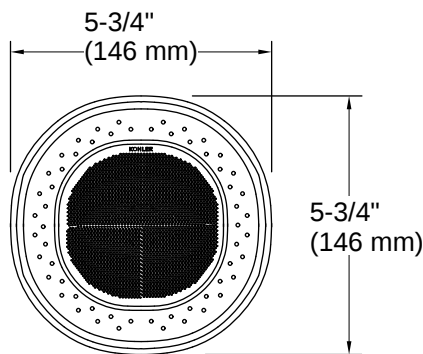

Installation

- Wall-mount
- Shower arm and flange sold separately

Installation Notes

Install this product according to the installation instructions.

Follow local building electrical codes.

A Bluetooth® wireless device is required to stream music.

For use with automatic compensating valves rated at 2.00 gal/min (7.6 L./min) or less.