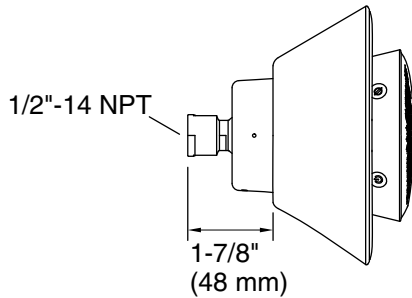

10-22-2024 21:44 - US/CA

THE BOLD LOOK
OF **KOHLER**[®]

KOHLER Faucets Single-function showerhead with wireless speaker, 2.5

Moxie®

gpm

K-28238-NKE

Technical Information

All product dimensions are nominal.