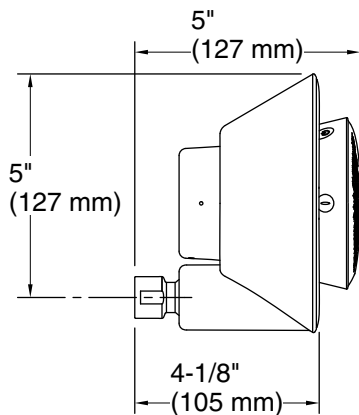

10-22-2024 21:44 - US/CA

THE BOLD LOOK
OF **KOHLER**[®]

KOHLER Faucets Single-function showerhead with wireless speaker, 2.5

Moxie®

gpm

K-28238-NKE

Technical Information

All product dimensions are nominal.