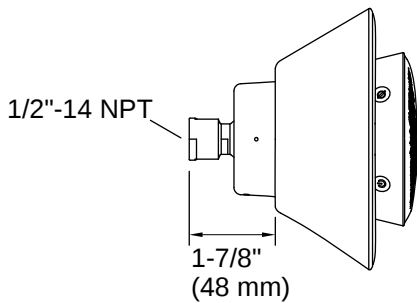

Installation

- Wall-mount
- Shower arm and flange sold separately

Installation Notes

Install this product according to the installation instructions.

Follow local building electrical codes.

A Bluetooth® wireless device is required to stream music.

For use with automatic compensating valves rated at 2.00 gal/min (7.6 L./min) or less.