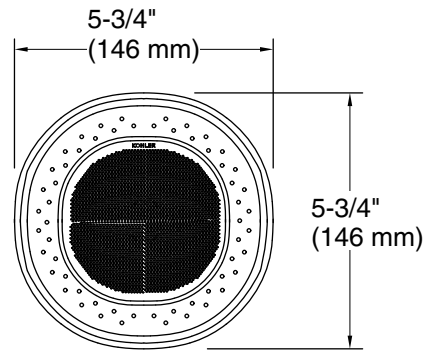

10-22-2024 21:44 - US/CA

THE BOLD LOOK
OF **KOHLER**[®]

KOHLER Faucets Single-function showerhead with wireless speaker, 2.5

Moxie®

gpm

K-28238-NKE

Technical Information

All product dimensions are nominal.