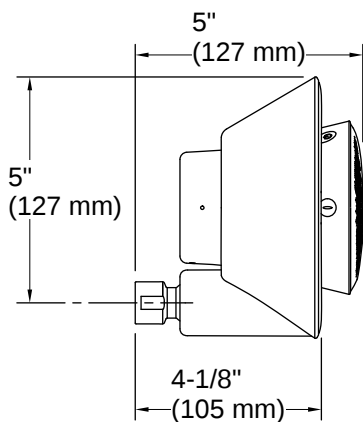

Installation

- Wall-mount
- Shower arm and flange sold separately

Installation Notes

Install this product according to the installation instructions.

Follow local building electrical codes.

A Bluetooth® wireless device is required to stream music.

For use with automatic compensating valves rated at 2.00 gal/min (7.6 L./min) or less.