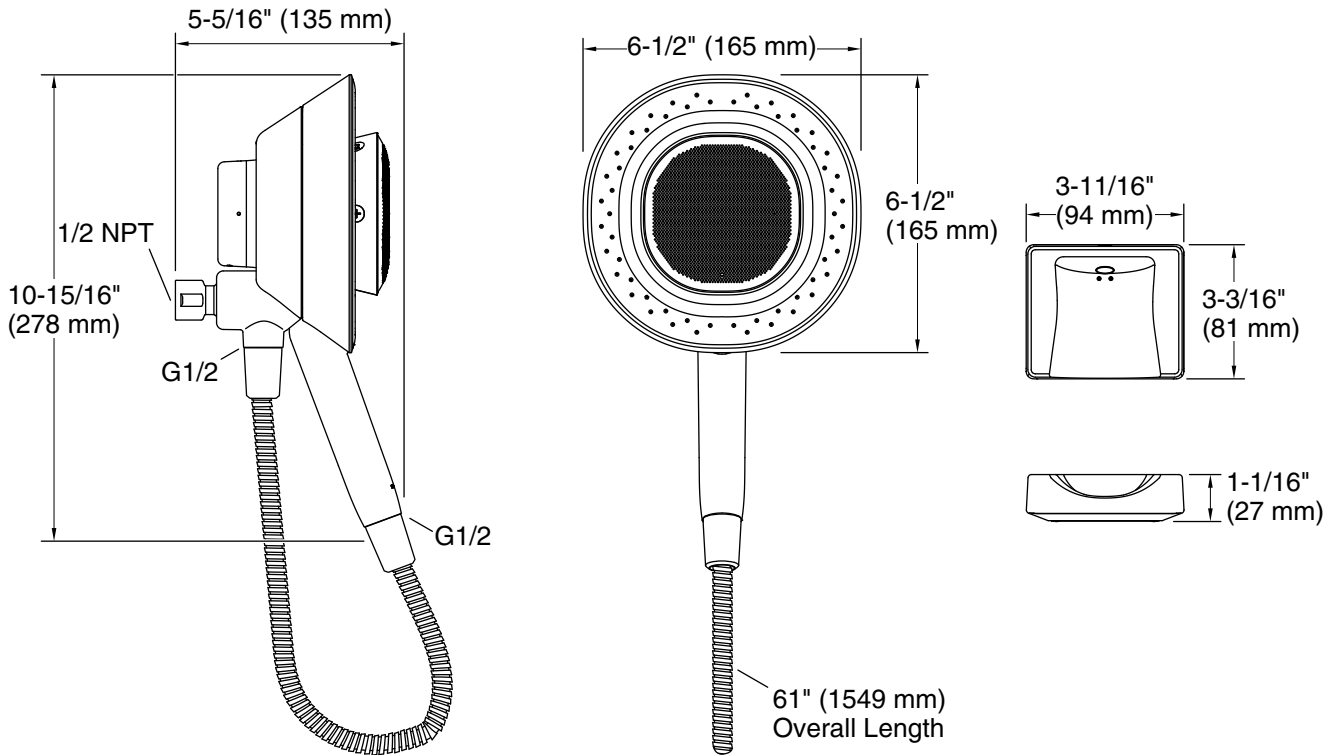

Features

- Full coverage spray produces an encompassing spray ideal for everyday use
- Best-in-class audio with sound by Harman Kardon®
- Easily toggle between two sound-performance settings, "Shower" and "Normal," depending upon where speaker is being used
- IPX7-rated waterproof speaker
- Magnetic showerhead holds speaker securely in place, yet removes easily for charging
- Featuring BLUETOOTH® wireless technology, allowing you to pair any compatible device to stream your favorite music, podcast, or other audio content
- Wireless speaker can be used outside the shower space, independent of the showerhead, to stream music in any room
- Speaker provides up to nine hours of play time
- Charging dock quickly and easily charges speaker
- Download the KOHLER Konnect® app for additional functionality
- 1.75 gpm (6.6 lpm) maximum flow rate at 80 psi (5.5 bar)

Material

- Durable material construction
- KOHLER® finishes resist corrosion and tarnishing

Installation

- Wall-mount

Required Products/Accessories

K-7395 Shower Arm and Flange

Codes/Standards

ASME A112.18.1/CSA B125.1
DOE - Energy Policy Act 1992
EPA WaterSense®
California Energy Commission (CEC)
IAPMO Certification

Technical Information

All product dimensions are nominal.

Power source: Battery - DC, included
Amplifier channels: 1 at 10 W per channel

Handshower:

Rated maximum flow: 1.75 gal/min (6.6 l/min)

Charge time: 3 hours