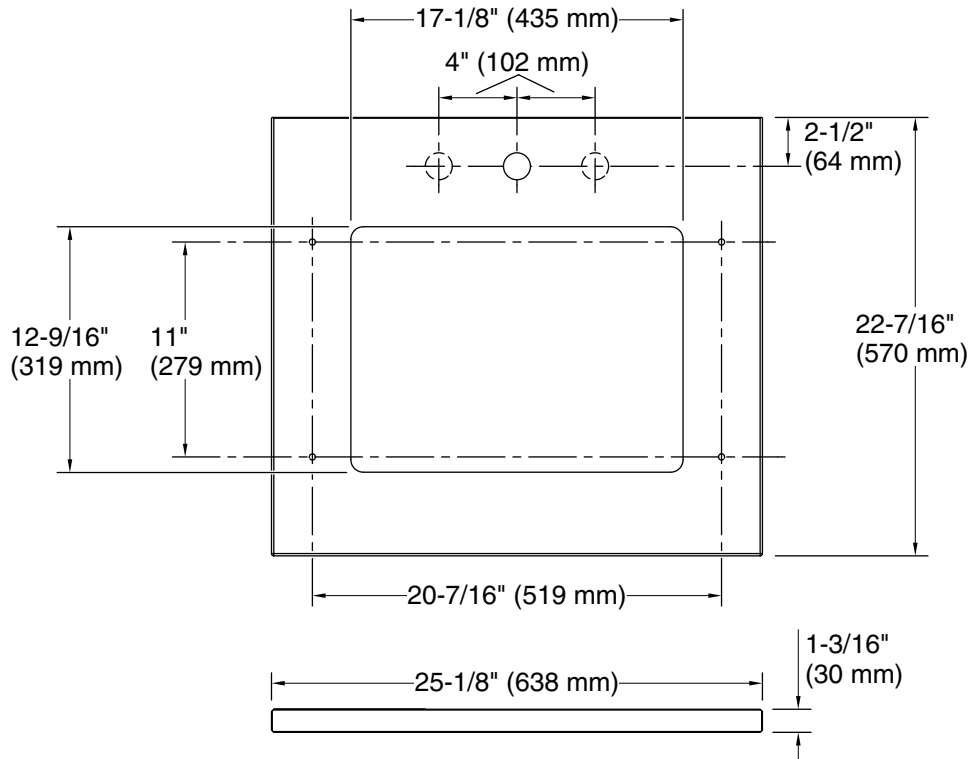

Material

- Silestone® quartz

Installation

- Vanity top
- Single faucet hole with pilot holes for optional 8" (203 mm) widespread faucet configuration

Recommended Products/Accessories

- K-2882 19-3/4" rectangular undermount bathroom sink
- K-2330 19-3/4" rectangular undermount bathroom sink
- K-20000 20-1/2" rectangular undermount bathroom sink

Available Colors/Finishes

Color tiles intended for reference only.

Color Code Description

	EMQ	ET Marquina
	EST	ET Statuario
	MMW	Miami White

Technical Information

All product dimensions are nominal.

Center(s): 8" (203 mm)

Number of deck holes: 3

Notes

Install this product according to the installation instructions.