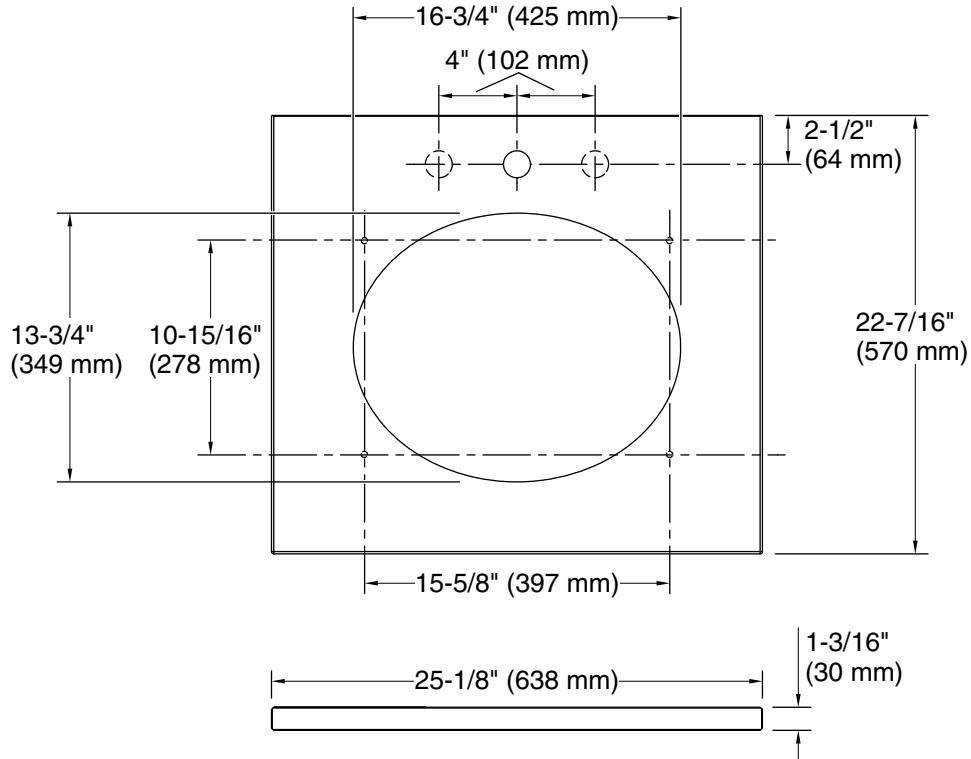

Material

- Silestone® quartz

Installation

- Vanity top
- Single faucet hole with pilot holes for optional 8" (203 mm) widespread faucet configuration

Recommended Products/Accessories

- K-2205 19-1/4" oval undermount bathroom sink, no overflow
- K-2881 19-1/4" oval undermount bathroom sink
- K-2874 19-1/2" round undermount bathroom sink
- K-2210 19-1/4" oval undermount bathroom sink

Available Colors/Finishes

Color tiles intended for reference only.

Color Code Description

	EMQ	ET Marquina
	EST	ET Statuario
	MMW	Miami White

Technical Information

All product dimensions are nominal.

Number of deck 1
 holes: