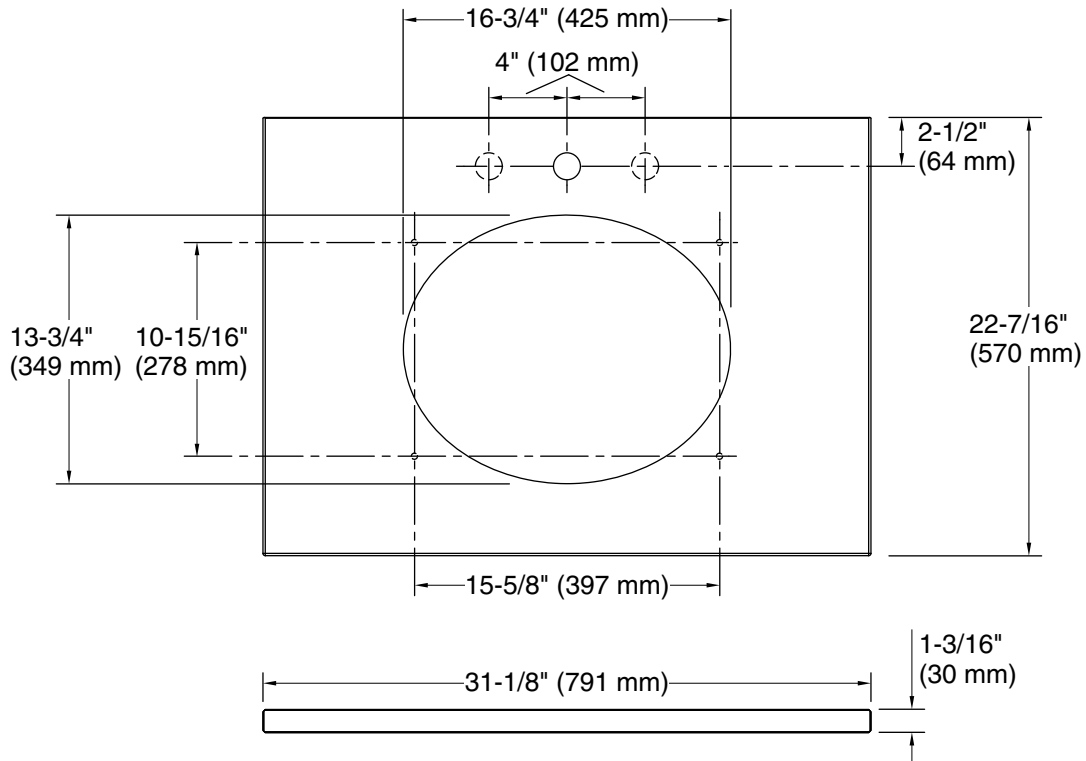

### Installation

- Vanity top
- Single faucet hole with pilot holes for optional 8" (203 mm) widespread faucet configuration

## Technical Information

All product dimensions are nominal.

Number of deck 1  
holes: