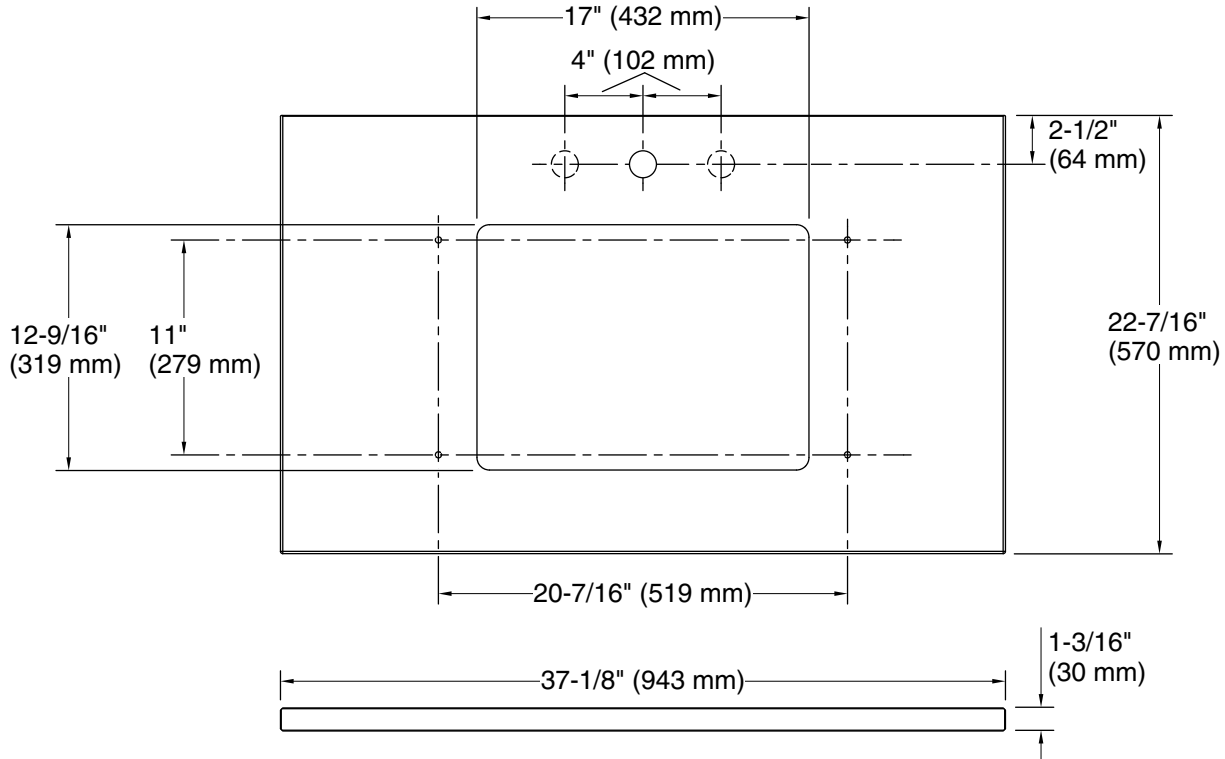

Material

- Silestone® quartz

Installation

- Vanity top
- Single faucet hole with pilot holes for optional 8" (203 mm) widespread faucet configuration

Recommended Products/Accessories

- K-2882 19-3/4" rectangular undermount bathroom sink
- K-2330 19-3/4" rectangular undermount bathroom sink
- K-20000 20-1/2" rectangular undermount bathroom sink

Optional Products/Accessories

- K-28263 Silestone® quartz 37" backsplash
- K-28266 Silestone® quartz side splash

Codes/Standards

None Applicable

KOHLER® One-Year Limited Warranty

See website for detailed warranty information.

Available Colors/Finishes

Color tiles intended for reference only.

Color Code Description

	EMQ	ET Marquina
	EST	ET Statuario
	MMW	Miami White

Technical Information

All product dimensions are nominal.

Number of deck 1
holes: