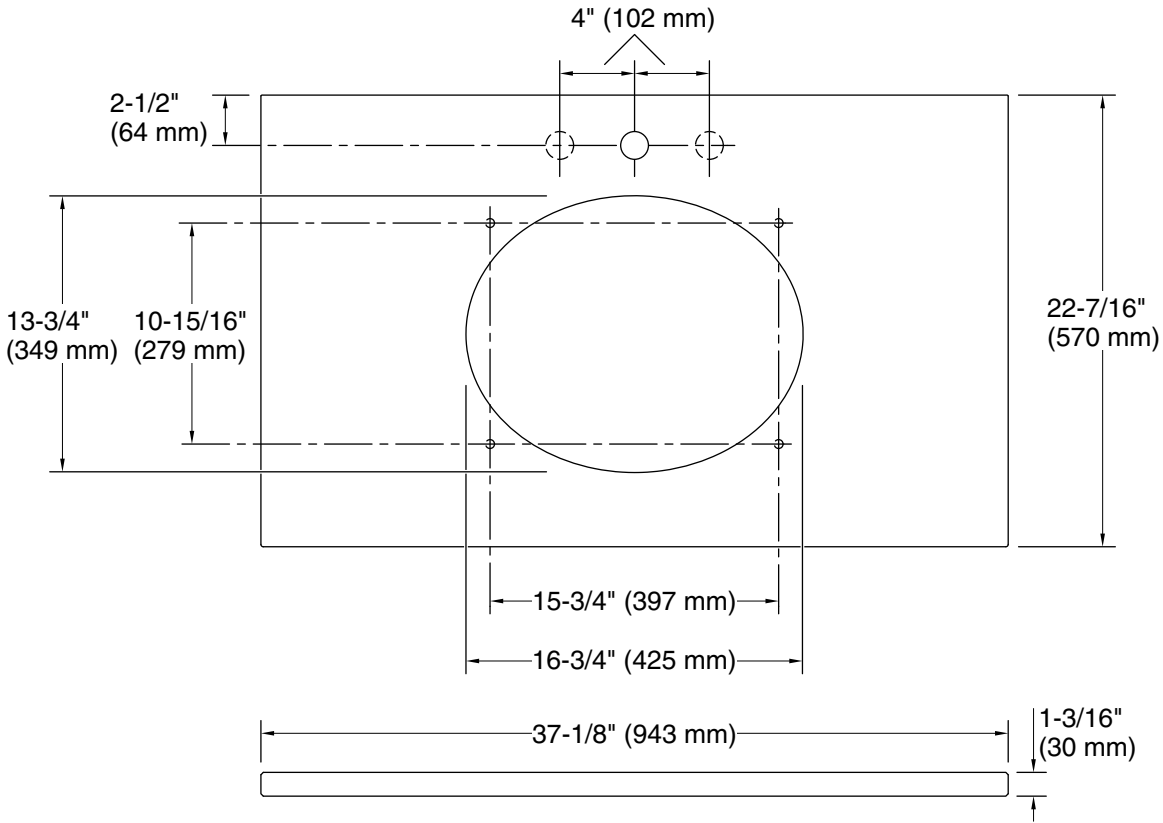

Material

- Silestone® quartz

Installation

- Vanity top
- Single faucet hole with pilot holes for optional 8" (203 mm) widespread faucet configuration

Recommended Products/Accessories

- K-2205 19-1/4" oval undermount bathroom sink, no overflow
- K-2881 19-1/4" oval undermount bathroom sink
- K-2874 19-1/2" round undermount bathroom sink
- K-2210 19-1/4" oval undermount bathroom sink

Optional Products/Accessories

- K-28263 Silestone® quartz 37" backsplash
- K-28266 Silestone® quartz side splash

Codes/Standards

None Applicable

KOHLER® One-Year Limited Warranty

See website for detailed warranty information.

Available Colors/Finishes

Color tiles intended for reference only.

Color Code Description

	EMQ	ET Marquina
	EST	ET Statuario
	MMW	Miami White

Technical Information

All product dimensions are nominal.

Center(s): 8" (203 mm)

Number of deck holes: 3

Notes

Install this product according to the installation instructions.