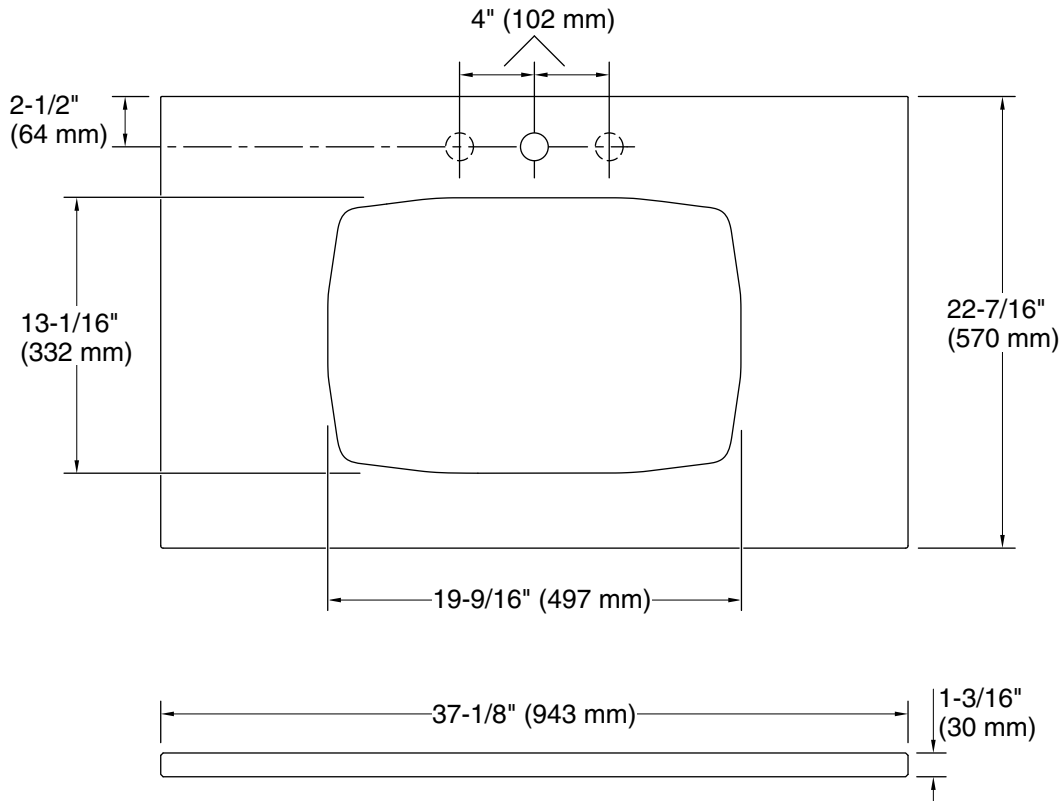

Silestone® 37" quartz vanity top with rectangular cutout for Carillon® sink K-28252

Features

- Available in many classic and warm neutral tones to work seamlessly in any decor
- Pairs beautifully with select KOHLER® and Artist Editions® sinks for a complete solution
- 1/2" (12.7 mm) countertop overhang per side
- Flat, square edges give a crisp, finished look
- Optional side and backsplashes available (sold separately)
- This product is covered under the Silestone® 25-Year Limited Warranty

Material

- Silestone® quartz

Installation

- Vanity top
- Single faucet hole with pilot holes for optional 8" (203 mm) widespread faucet configuration

Recommended Products/Accessories

K-7799 21-1/4" rectangular drop-in bathroom sink, no overflow

Technical Information

All product dimensions are nominal.

Center(s): 8" (203 mm)

Number of deck holes: 3

Notes

Install this product according to the installation instructions.