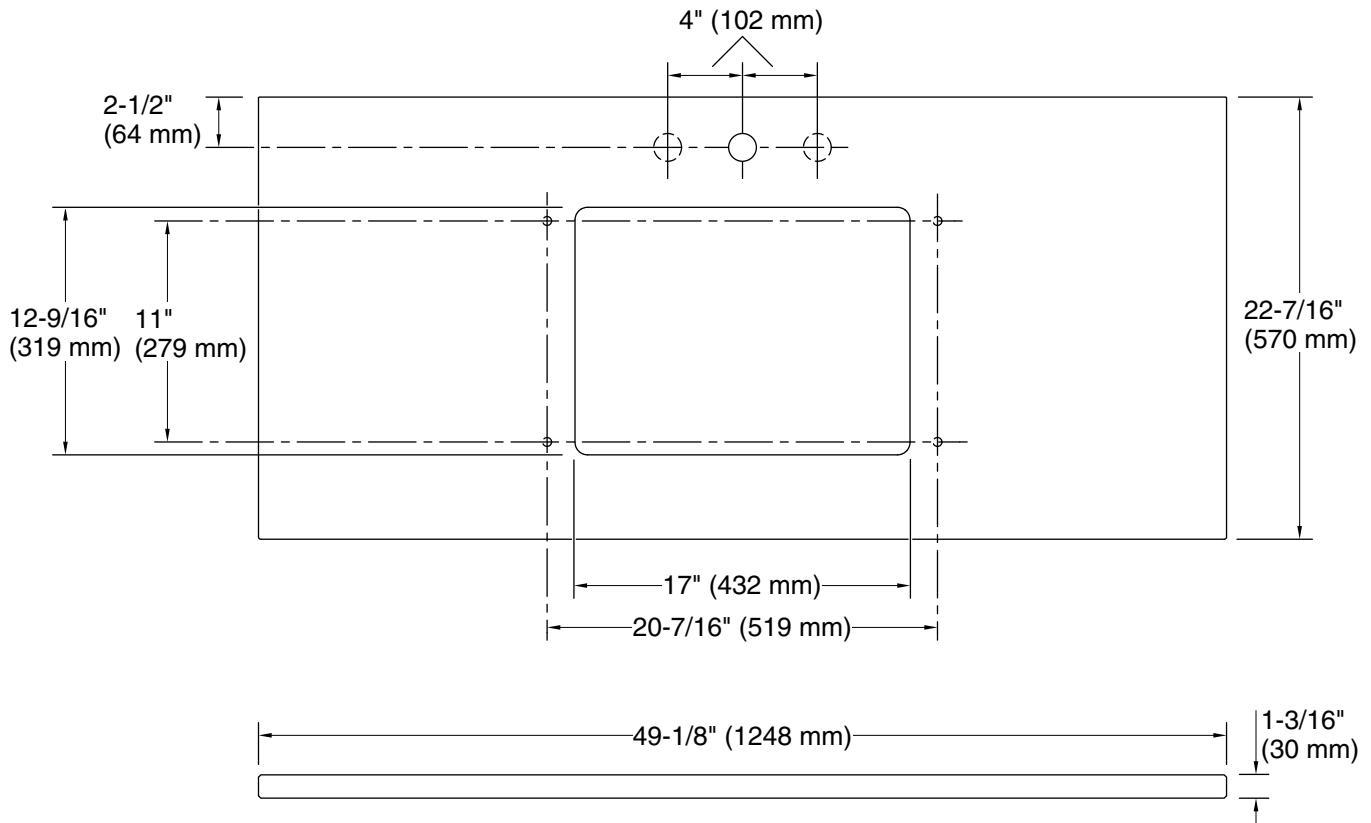

Material

- Silestone® quartz

Installation

- Vanity top
- Single faucet hole with pilot holes for optional 8" (203 mm) widespread faucet configuration

Recommended Products/Accessories

- K-2882 19-3/4" rectangular undermount bathroom sink
- K-2330 19-3/4" rectangular undermount bathroom sink
- K-20000 20-1/2" rectangular undermount bathroom sink

Available Colors/Finishes

Color tiles intended for reference only.

Color Code Description

	EMQ	ET Marquina
	EST	ET Statuario
	MMW	Miami White

Technical Information

All product dimensions are nominal.

Center(s): 8" (203 mm)

Number of deck holes: 3

Notes

Install this product according to the installation instructions.