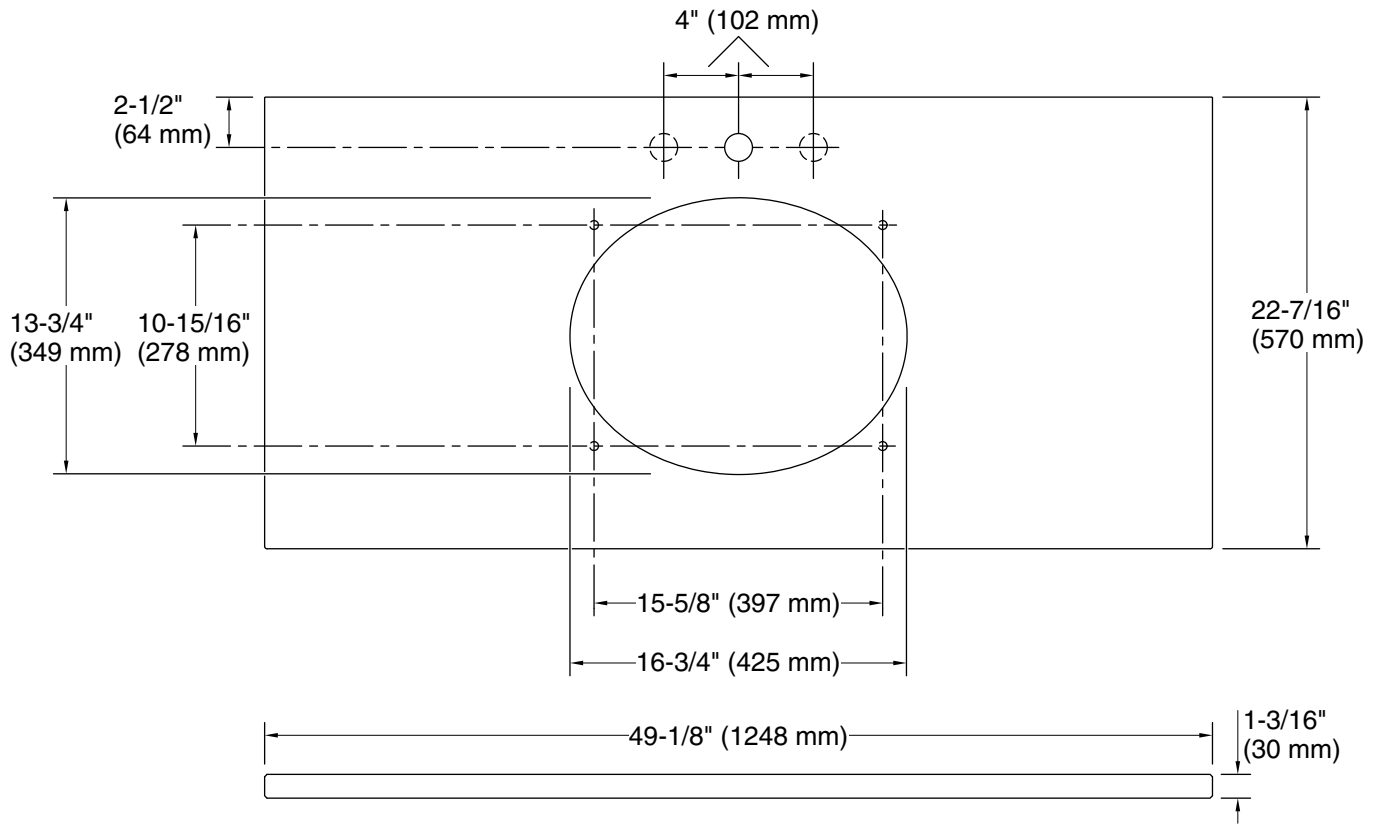

Material

- Silestone® quartz

Installation

- Vanity top
- Single faucet hole with pilot holes for optional 8" (203 mm) widespread faucet configuration

Recommended Products/Accessories

- K-2205 19-1/4" oval undermount bathroom sink, no overflow
- K-2881 19-1/4" oval undermount bathroom sink
- K-2874 19-1/2" round undermount bathroom sink
- K-2210 19-1/4" oval undermount bathroom sink

Available Colors/Finishes

Color tiles intended for reference only.

Color Code Description

	EMQ	ET Marquina
	EST	ET Statuario
	MMW	Miami White

Technical Information

All product dimensions are nominal.

Center(s): 8" (203 mm)

Number of deck holes: 3

Notes

Install this product according to the installation instructions.