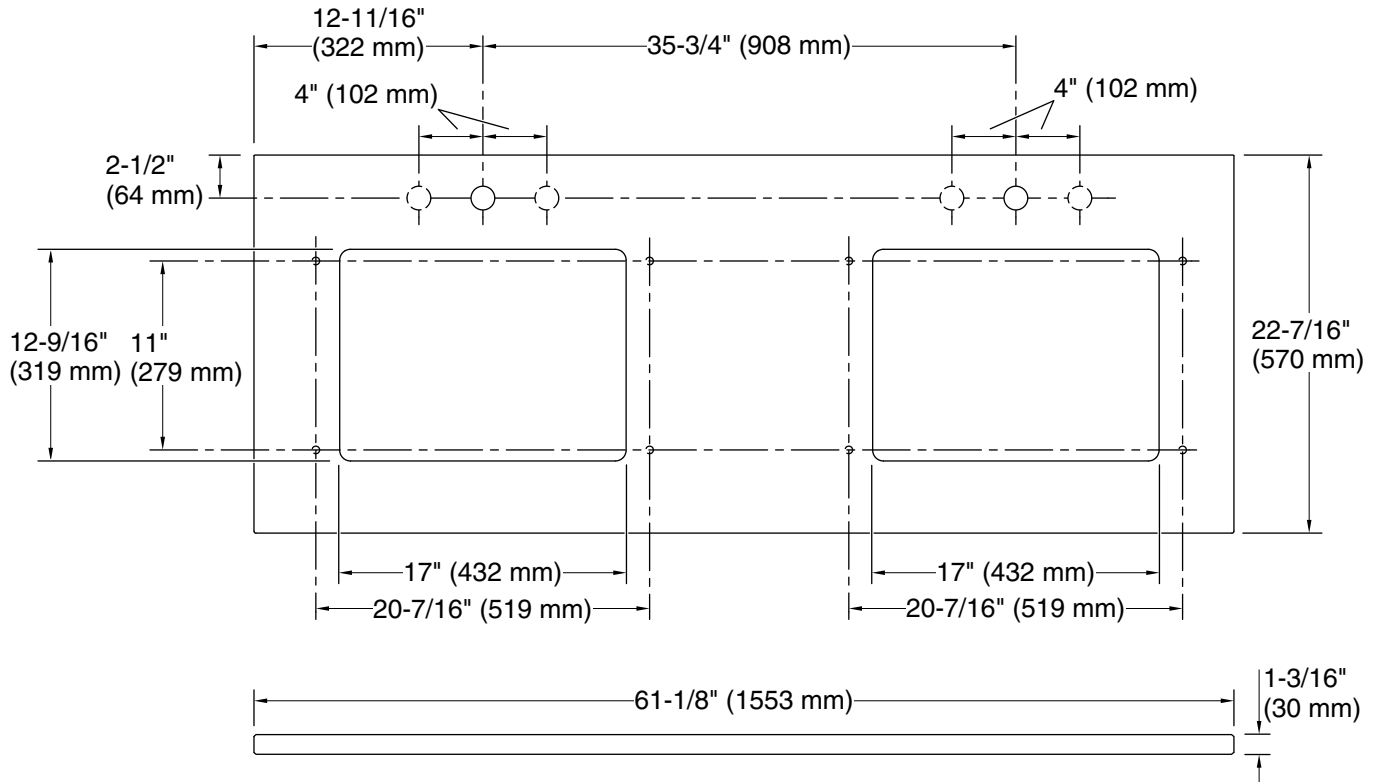

### Installation

- Vanity top
- Single faucet hole with pilot holes for optional 8" (203 mm) widespread faucet configuration

### Technical Information

All product dimensions are nominal.

Center(s): 8" (203 mm)

Number of deck holes: 3