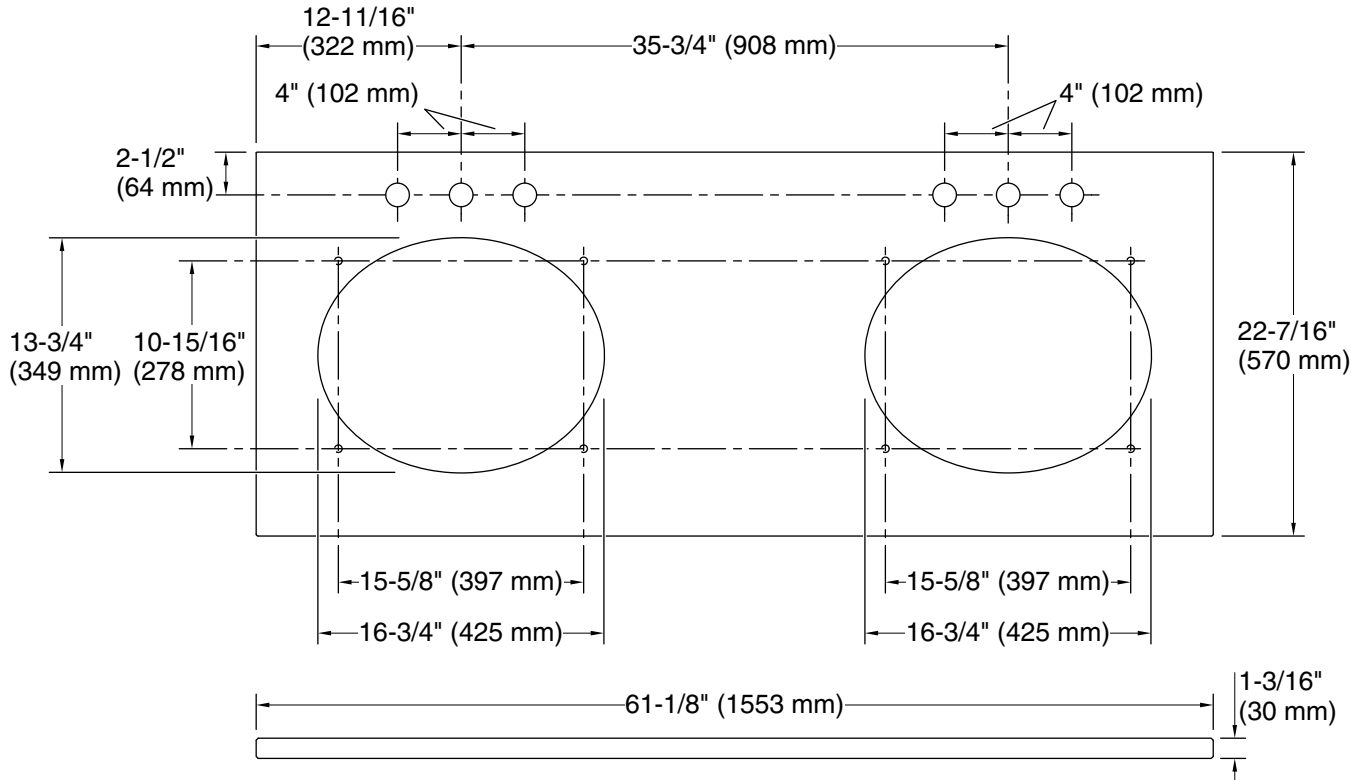

Material

- Silestone® quartz

Installation

- Vanity top
- Single faucet hole with pilot holes for optional 8" (203 mm) widespread faucet configuration

Recommended Products/Accessories

- K-2205 19-1/4" oval undermount bathroom sink, no overflow
- K-2881 19-1/4" oval undermount bathroom sink
- K-2874 19-1/2" round undermount bathroom sink
- K-2210 19-1/4" oval undermount bathroom sink

Optional Products/Accessories

- K-28265 Silestone® quartz 61" backsplash
- K-28266 Silestone® quartz side splash

Codes/Standards

None Applicable

KOHLER® One-Year Limited Warranty

See website for detailed warranty information.

Available Colors/Finishes

Color tiles intended for reference only.

Color Code Description

	EMQ	ET Marquina
	EST	ET Statuario
	MMW	Miami White

Technical Information

All product dimensions are nominal.

Basin configuration: Equal Bowls

Center(s): 8" (203 mm)

Number of deck
 holes: 3

Notes

Install this product according to the installation instructions.