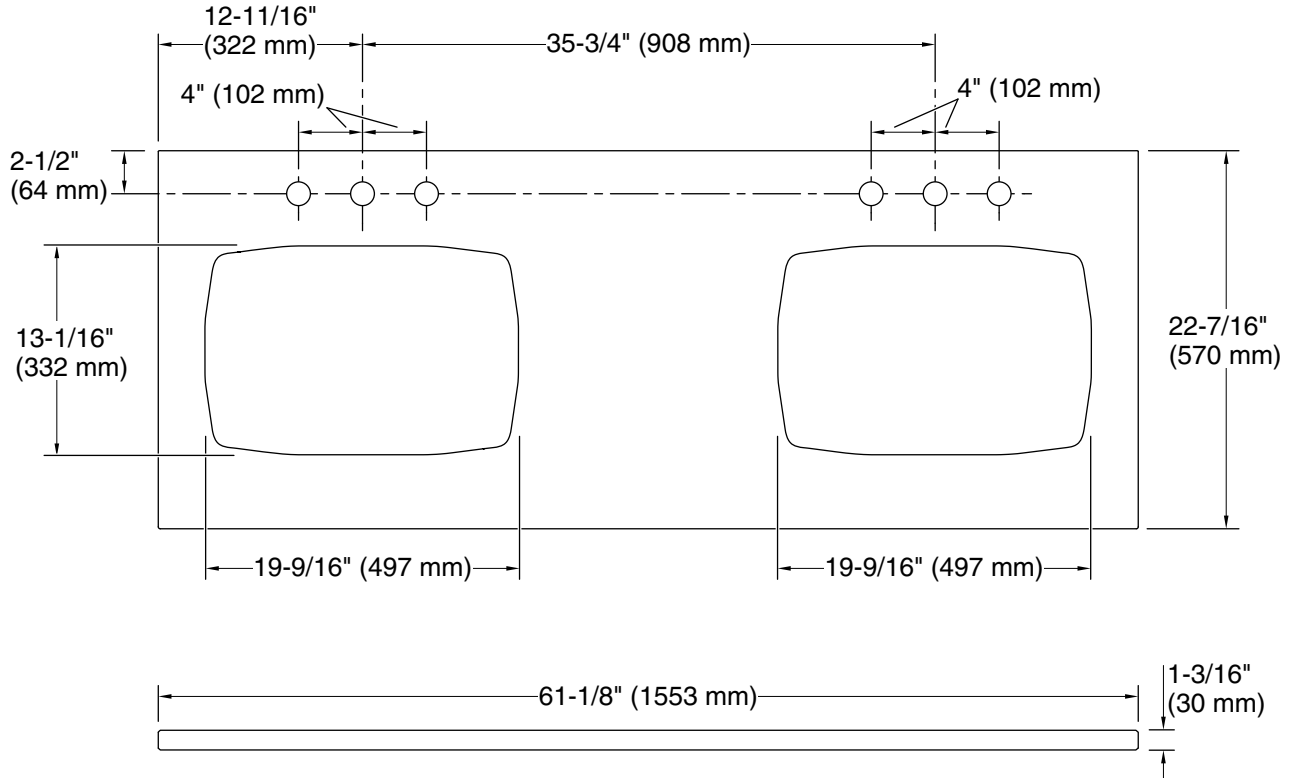

## Installation

- Vanity top
- Single faucet hole with pilot holes for optional 8" (203 mm) widespread faucet configuration

For the most current Specification Sheet, go to [www.kohler.com](http://www.kohler.com) USA or [www.kohler.ca](http://www.kohler.ca) Canada

11-4-2024 21:10 - US/CA

THE BOLD LOOK  
OF **KOHLER**®

Silestone® 61" quartz vanity top with two rectangular cutouts for Carillon® sinks  
K-28257

### Technical Information

All product dimensions are nominal.

Center(s): 8" (203 mm)

Number of deck holes: 3