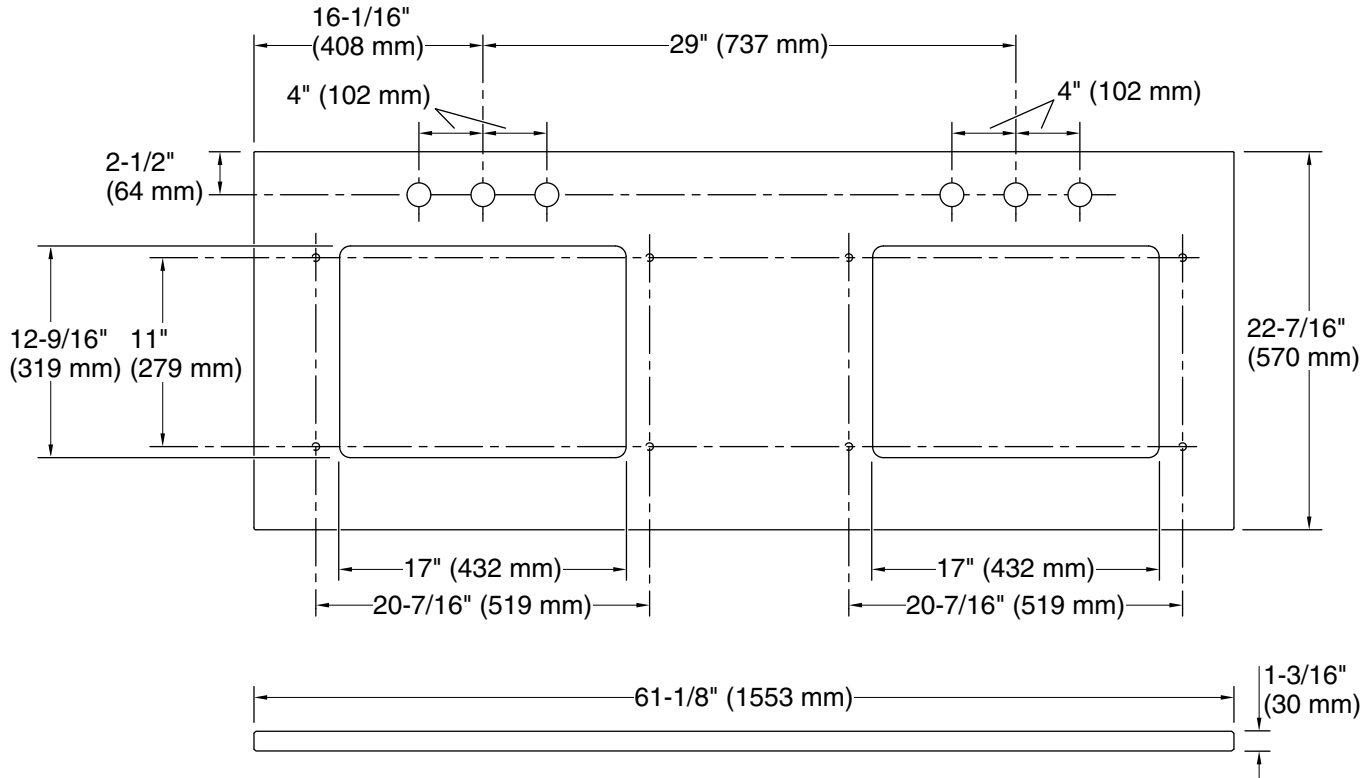

Material

- Silestone® quartz

Installation

- Vanity top
- Single faucet hole with pilot holes for optional 8" (203 mm) widespread faucet configuration

Recommended Products/Accessories

- K-2882 19-3/4" rectangular undermount bathroom sink
- K-2330 19-3/4" rectangular undermount bathroom sink
- K-20000 20-1/2" rectangular undermount bathroom sink

Available Colors/Finishes

Color tiles intended for reference only.

Color Code Description

	EMQ	ET Marquina
	EST	ET Statuario
	MMW	Miami White

Technical Information

All product dimensions are nominal.

Number of deck 2
 holes: