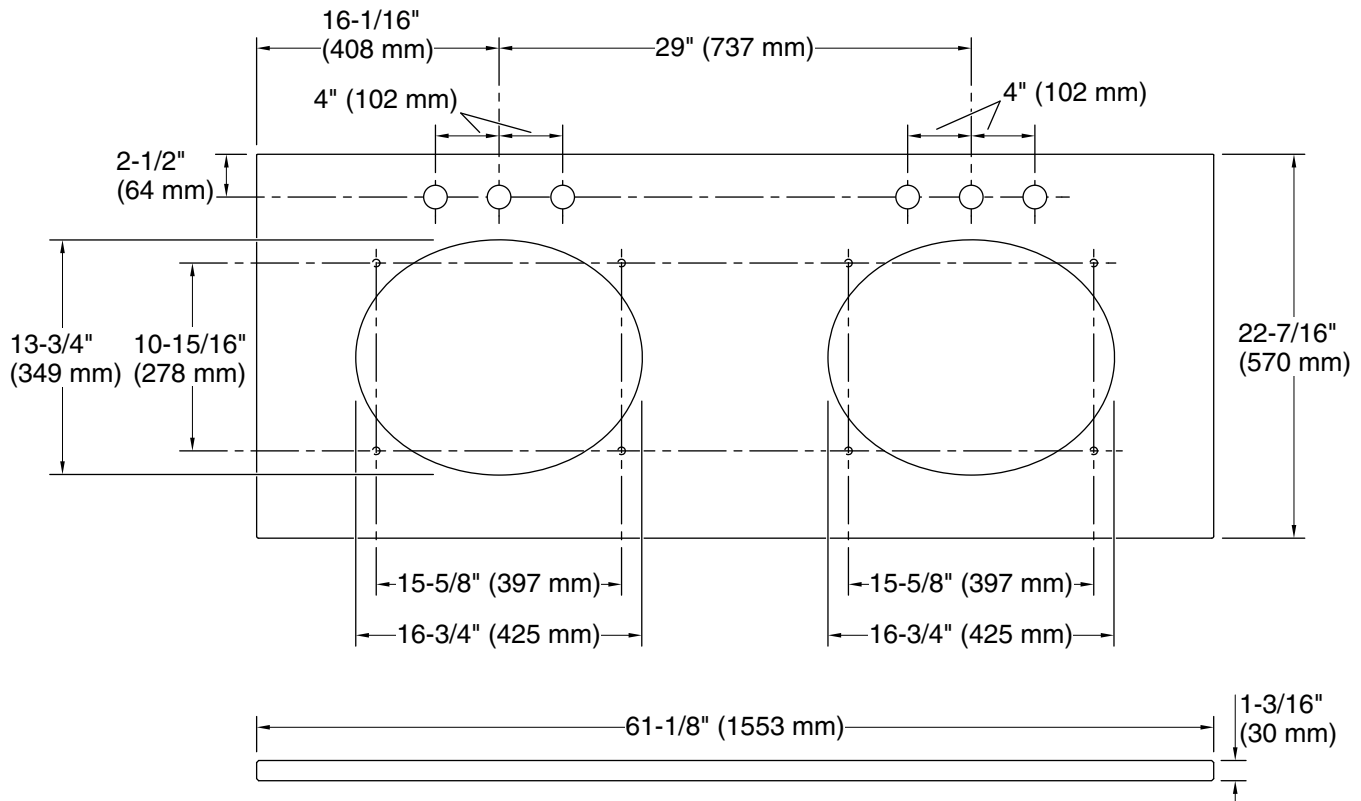

Technical Information

All product dimensions are nominal.

Basin configuration: Equal Bowls

Center(s): 8" (203 mm)

Number of deck
holes: 3

Notes

Install this product according to the installation instructions.