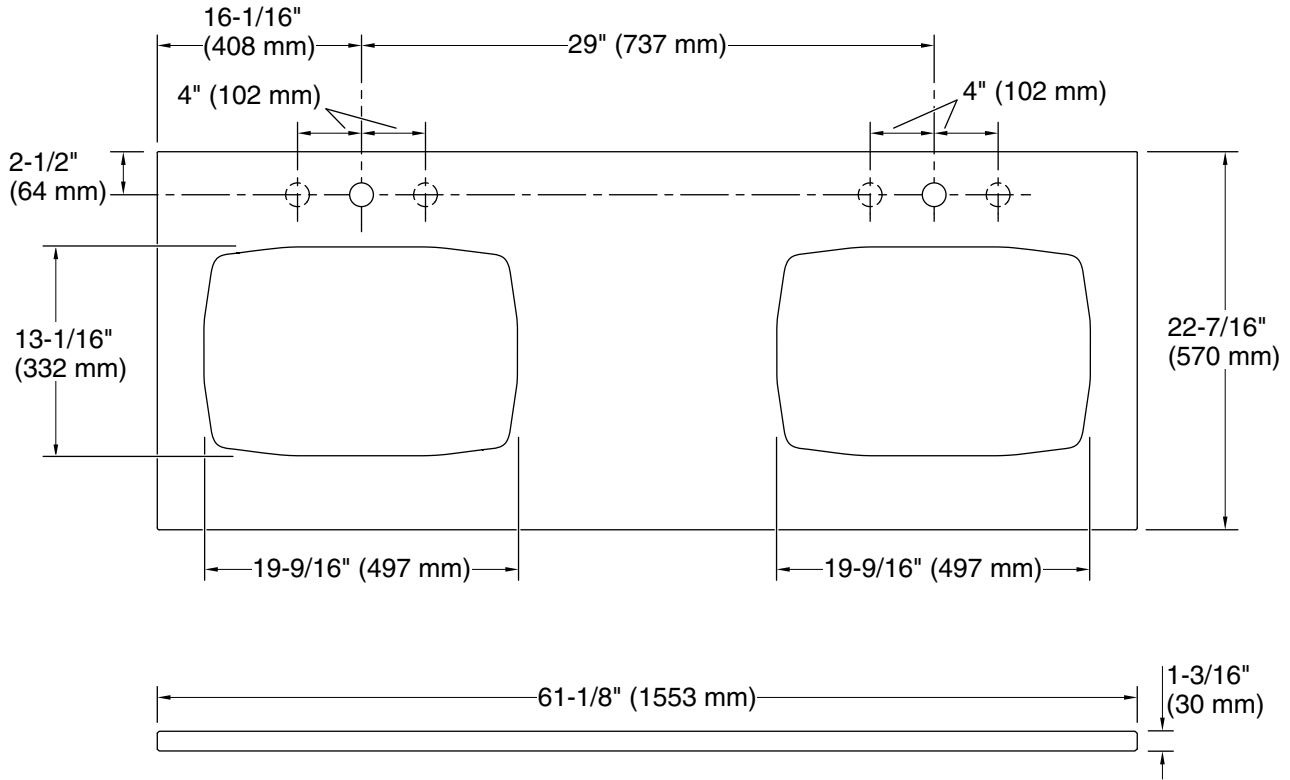

Material

- Silestone® quartz

Installation

- Vanity top
- Single faucet hole with pilot holes for optional 8" (203 mm) widespread faucet configuration

Recommended Products/Accessories

K-7799 21-1/4" rectangular drop-in bathroom sink, no overflow

Technical Information

All product dimensions are nominal.

Basin configuration: Equal Bowls

Center(s): 8" (203 mm)

Number of deck holes: 3

Notes

Install this product according to the installation instructions.