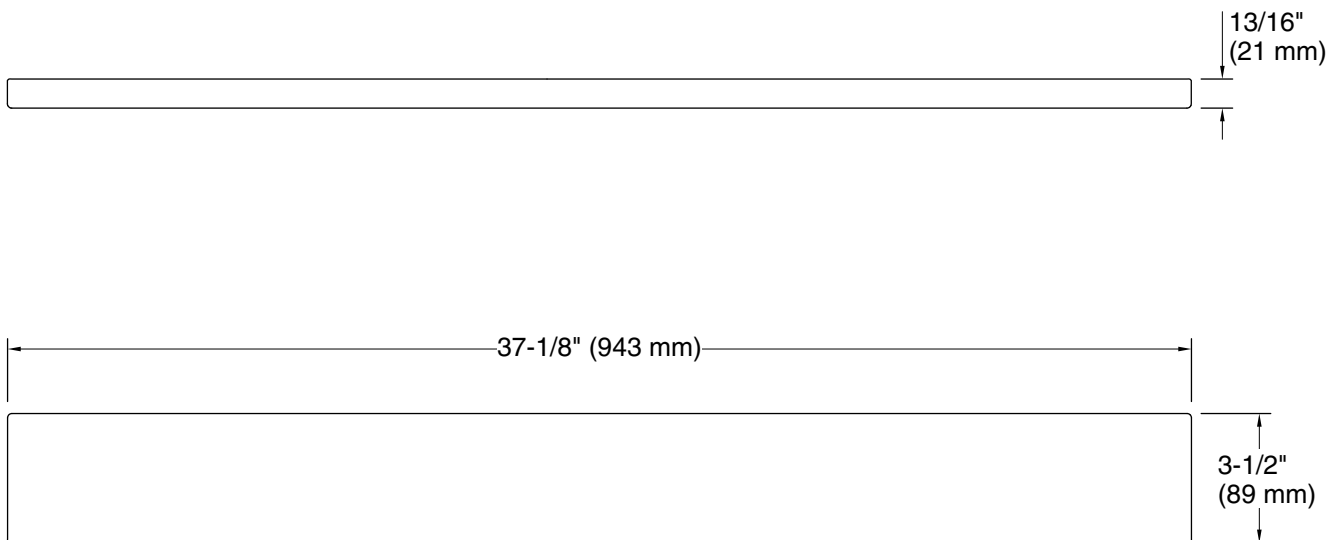

Features

- For use with KOHLER Silestone® quartz 37" (940 mm) vanity tops
- Optional side splashes available (sold separately)
- This product is covered under the Silestone® 25-Year Limited Warranty

Material

- Silestone® quartz

Required Products/Accessories

K-28250 Silestone® 37" quartz vanity top with rectangular cutout

or

K-28251 Silestone® 37" quartz vanity top with oval cutout

Codes/Standards

None Applicable

Technical Information

All product dimensions are nominal.

Material: Silestone Quartz