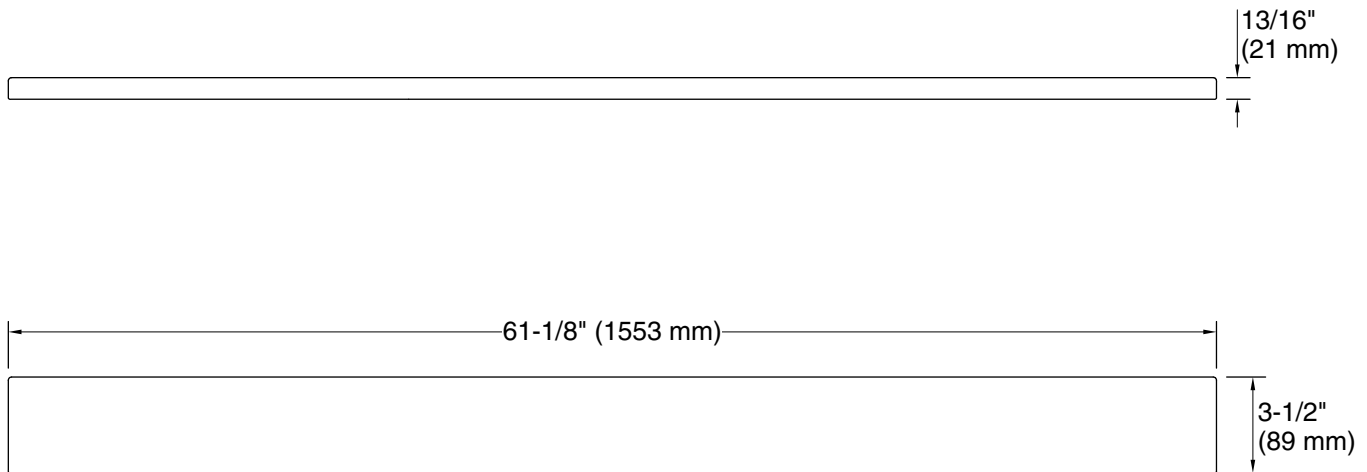

or

K-28259 Silestone® quartz 61" vanity top with oval cutouts

Codes/Standards

None Applicable

KOHLER® One-Year Limited Warranty

See website for detailed warranty information.

Available Colors/Finishes

Color tiles intended for reference only.

Color	Code	Description
-------	------	-------------

	EMQ	ET Marquina
	EST	ET Statuario
	MMW	Miami White

Technical Information

All product dimensions are nominal.

Notes

Install this product according to the installation instructions.