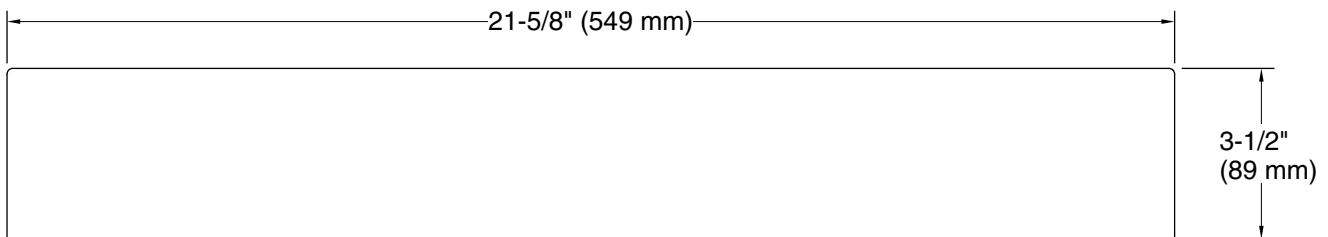

Technical Information

All product dimensions are nominal.

Material: Silestone Quartz