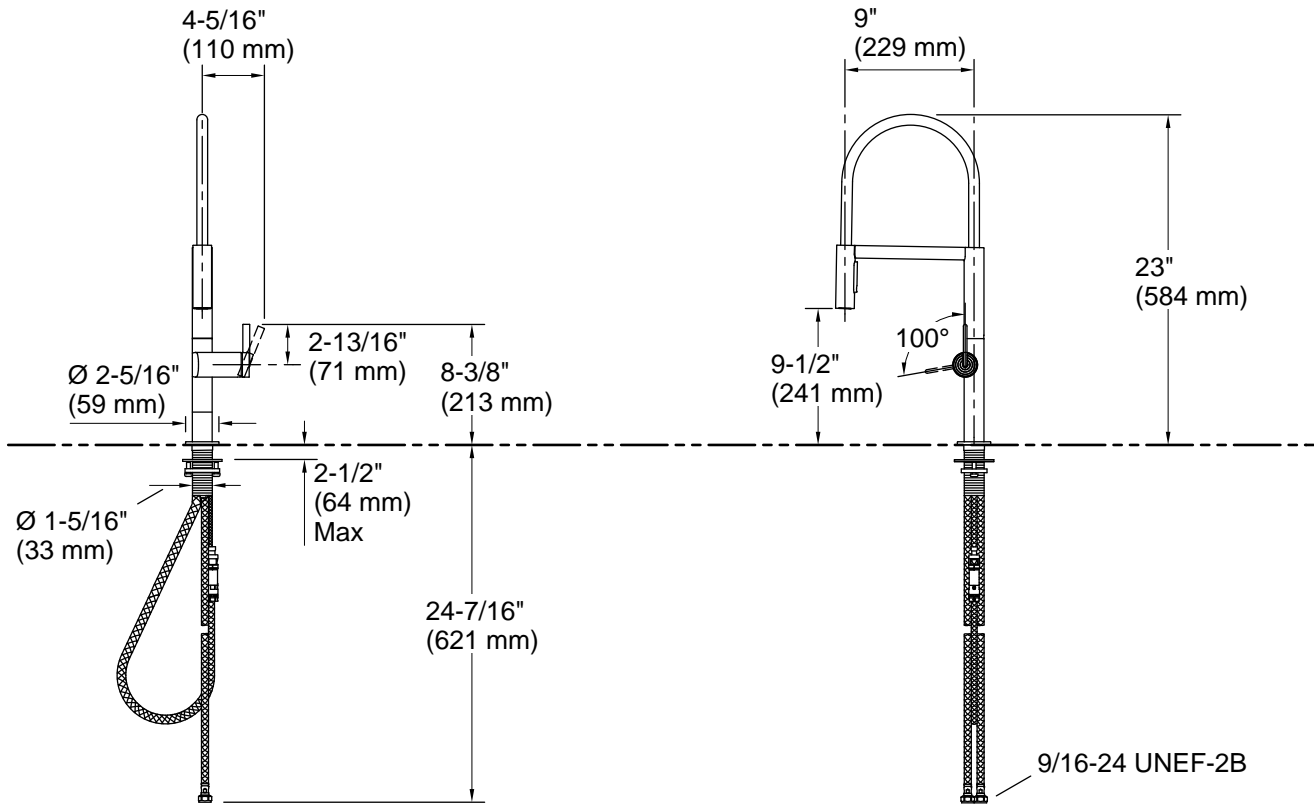

## Technical Information

All product dimensions are nominal.

### Spout:

Spout reach: 9" (228 mm)