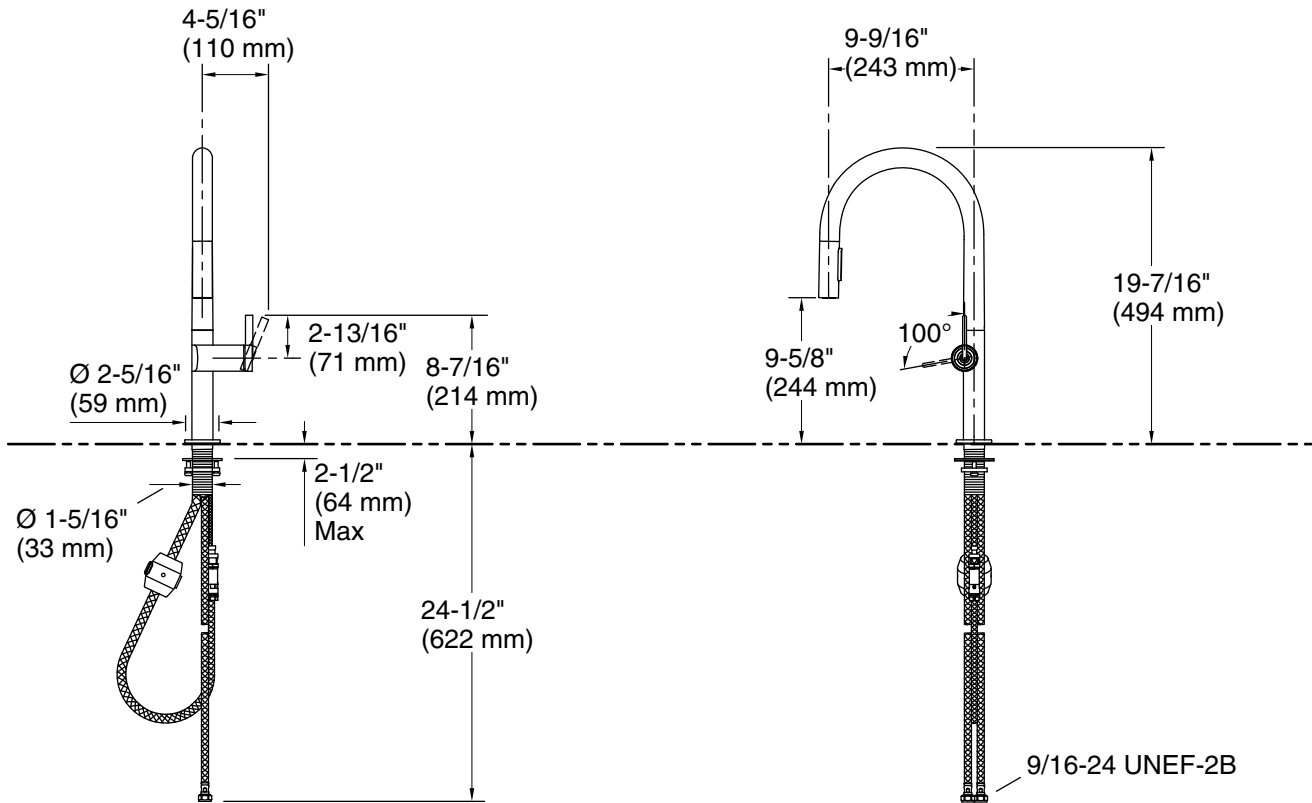

Features

- Two-function pull-down sprayhead with touch control allows you to switch between aerated and Sweep® sprays
- Sweep® spray features specially angled nozzles that form a wide, powerful blade of water to sweep your dishes and sink clean
- DockNetik® secure docking system locks sprayhead into place when not in use
- ProMotion® technology's light, quiet braided hose and swiveling ball joint make the pull-down sprayhead easier and more comfortable to use
- MasterClean™ sprayface features an easy-to-clean surface that withstands mineral buildup and maximizes spray performance
- High-arch spout offers vertical clearance for tall cookware and pitchers
- Single lever handle makes adjusting water temperature easy with one hand
- KOHLER ceramic disc valves exceed industry longevity standards by over two times, ensuring durable performance for life
- 1.5 gpm (5.7 lpm) maximum flow rate at 60 psi (4.14 bar)
- Temperature memory allows faucet to be turned on and off at the temperature set during prior usage

Recommended Products/Accessories

K-23723 Faucet cleaner

Optional Products/Accessories

K-24461 Three-hole kitchen faucet escutcheon

ADA CSA B651

Codes/Standards

ASME A112.18.1/CSA B125.1
NSF/ANSI/CAN 61
NSF/ANSI/CAN 372
All applicable US Federal and State material regulations
DOE - Energy Policy Act 1992
California Energy Commission (CEC)
ADA
ICC/ANSI A117.1
CSA B651

Technical Information

All product dimensions are nominal.

Faucet:

Flow rate: 1.5 gal/min (5.7 l/min)

Drain included: No

Spout:

Spout reach: 9-1/2" (242 mm)

Handshower:

Rated maximum flow: 0 gal/min (0 l/min)

Notes

Install this product according to the installation instructions.

ADA compliant for faucet handles only

ADA, CSA B651 compliant when installed to the specific requirements of these regulations.