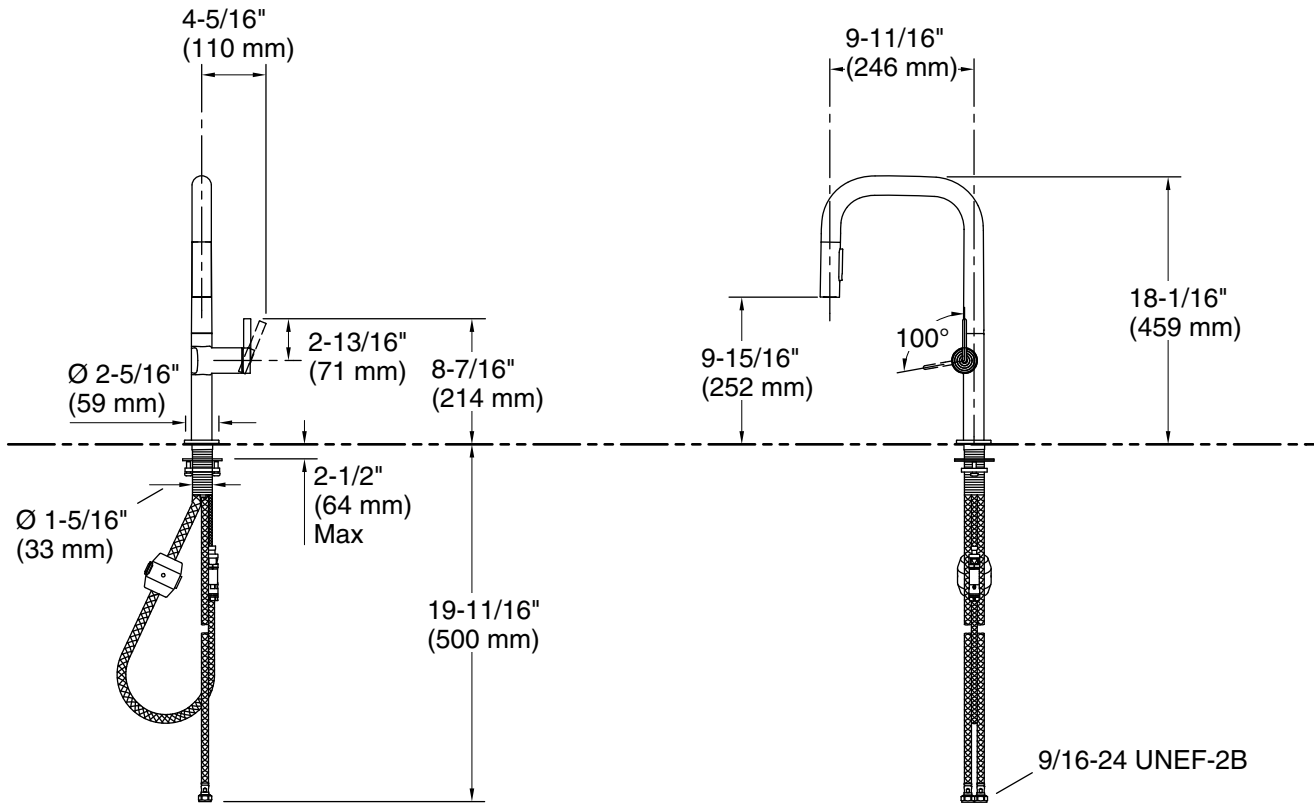

### Installation

- For single-hole or three-hole installation (escutcheon plate sold separately)
- Flexible supply lines simplify installation

### Technical Information

All product dimensions are nominal.

Faucet flow rate: 1.5 gal/min (5.7 l/min)

### Spout:

Spout reach: 9-11/16" (246 mm)