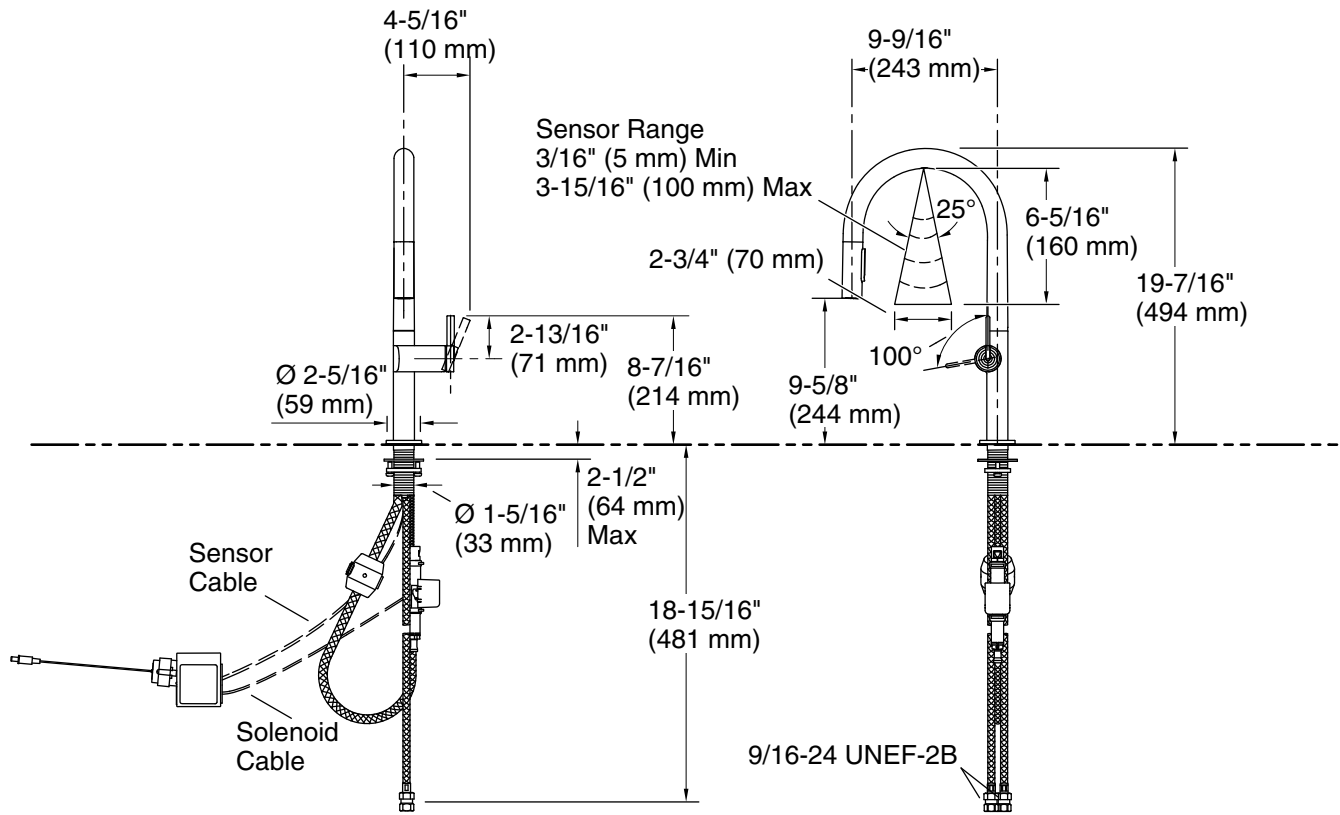

Recommended Products/Accessories

K-23723 Faucet cleaner

Optional Products/Accessories

K-24461 Three-hole kitchen faucet escutcheon

ADA

CSA B651

Codes/Standards

ASME A112.18.1/CSA B125.1
NSF/ANSI/CAN 61
NSF/ANSI/CAN 372
DOE - Energy Policy Act 1992
California Energy Commission (CEC)
ADA
ICC/ANSI A117.1
CSA B651

KOHLER® Electronic Faucets, Valves, and Controls Five-Year Limited Warranty

See website for detailed warranty information.

Technical Information

All product dimensions are nominal.

Power source: Plug - AC, included
 Faucet flow rate: 1.5 gal/min (5.7 l/min)
 Drain included: No

Spout:

Spout reach: 9-9/16" (243 mm)

Notes

Install this product according to the installation instructions.

ADA compliant for faucet handles only
 ADA, CSA B651 compliant when installed to the specific requirements of these regulations.