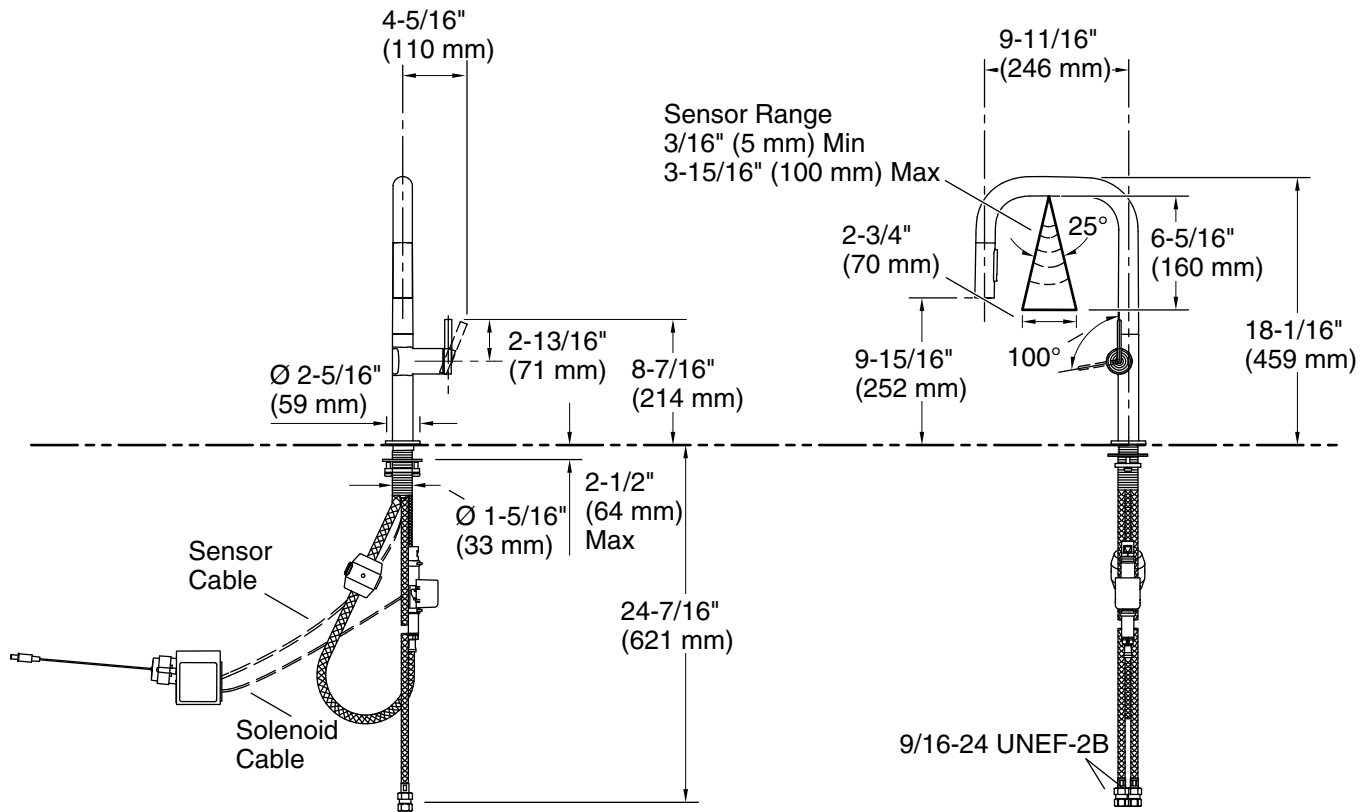

Recommended Products/Accessories

K-23723 Faucet cleaner

Optional Products/Accessories

K-24461 Three-hole kitchen faucet escutcheon

ADA CSA B651

Codes/Standards

ASME A112.18.1/CSA B125.1
NSF/ANSI/CAN 61
NSF/ANSI/CAN 372
DOE - Energy Policy Act 1992
California Energy Commission (CEC)
ADA
ICC/ANSI A117.1
CSA B651

KOHLER® Electronic Faucets, Valves, and Controls Five-Year Limited Warranty

See website for detailed warranty information.

Technical Information

All product dimensions are nominal.

Power source: Plug - AC, included
Faucet flow rate: 1.5 gal/min (5.7 l/min)
Drain included: No

Spout:

Spout reach: 9-11/16" (246 mm)

Notes

Install this product according to the installation instructions.

ADA compliant for faucet handles only
ADA, CSA B651 compliant when installed to the specific requirements of these regulations.