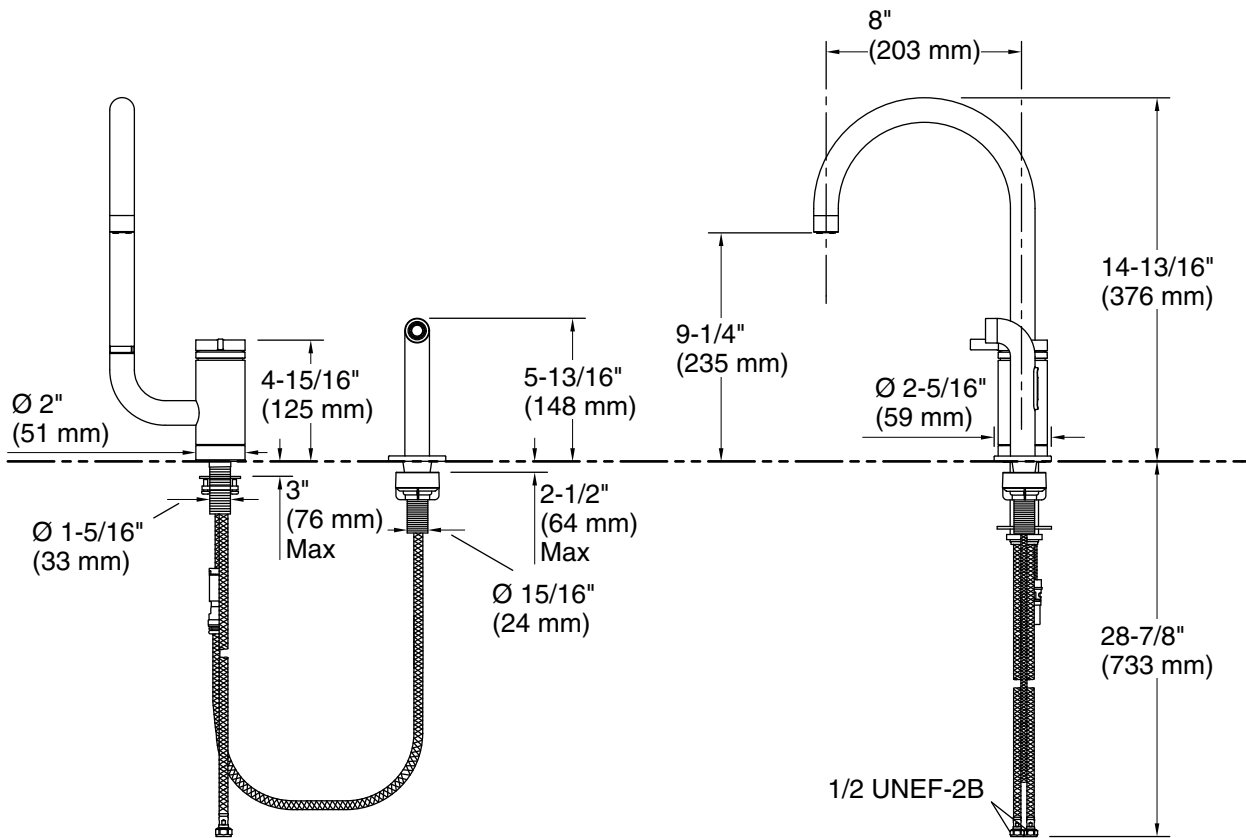

### Installation

- Two-hole installation
- Flexible supply lines simplify installation

### Technical Information

All product dimensions are nominal.

Faucet flow rate: 1.5 gal/min (5.7 l/min)

Drain included: No

### Spout:

Spout reach: 8" (203 mm)