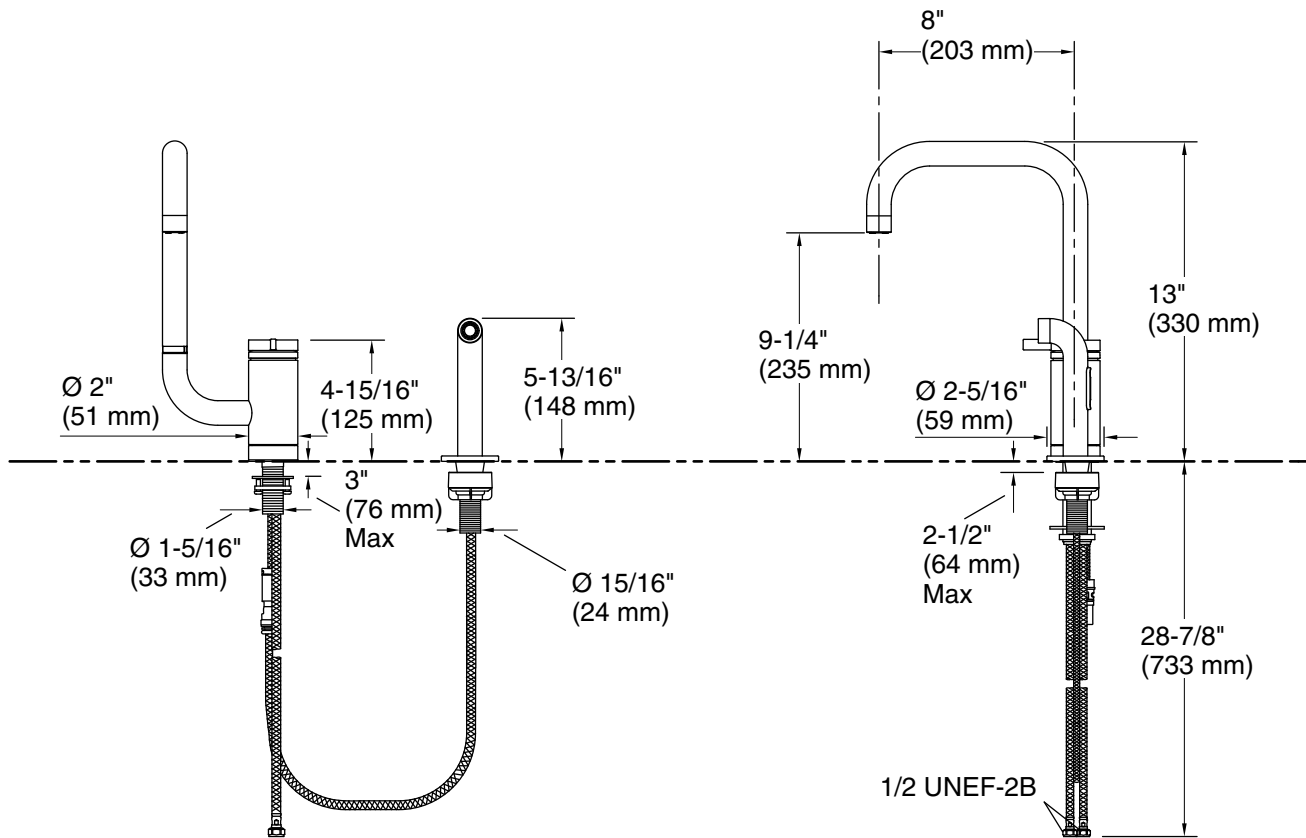

### Technical Information

All product dimensions are nominal.

Faucet flow rate: 1.5 gal/min (5.7 l/min)

Drain included: No

### Spout:

Spout reach: 8" (203 mm)