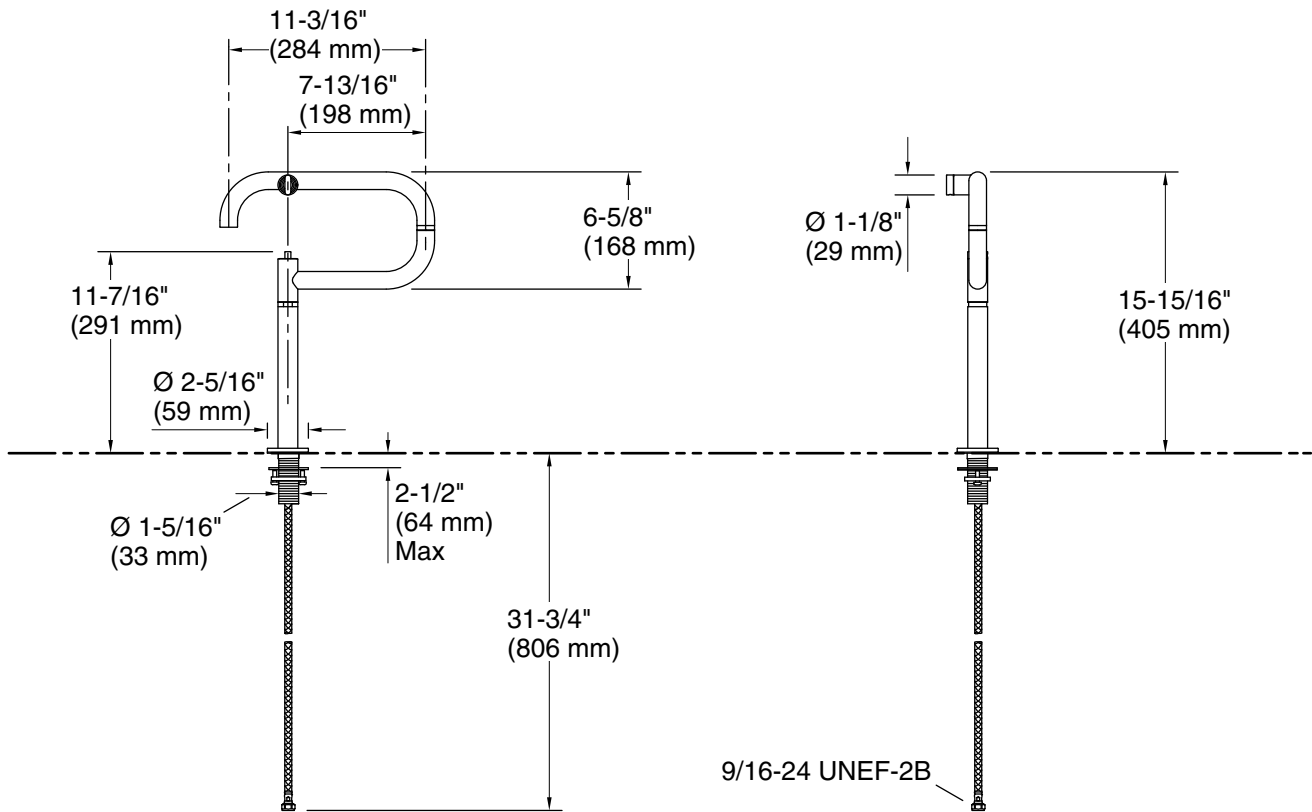

Features

- Articulating spout with 360° rotation offers superior clearance for filling pots on cooktops and ranges
- Single knob handle with main knob handle shutoff
- 3.2 gpm (12.1 lpm) flow rate at 60 psi (4.14 bar)
- KOHLER® ceramic disc valves exceed industry longevity standards for a lifetime of durable performance
- Coordinates with other products in the Components collection

Technical Information

All product dimensions are nominal.

Faucet flow rate: 3.5 gal/min (13.2 l/min)

Drain included: No

Notes

Install this product according to the installation instructions.