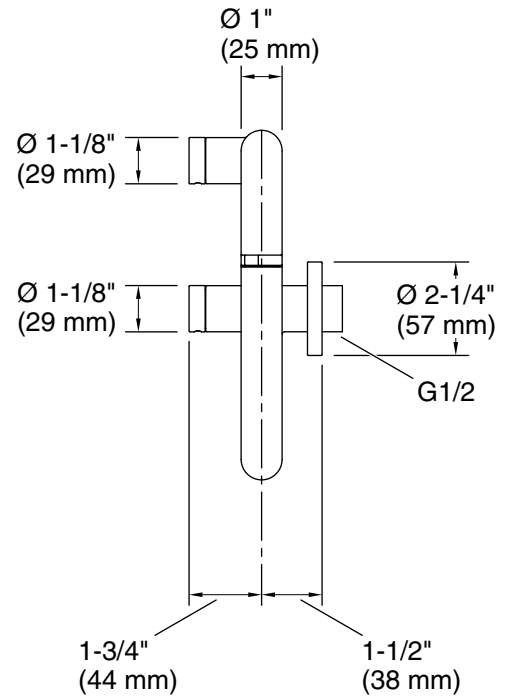

Technical Information

All product dimensions are nominal.

Notes

Install this product according to the installation guide.