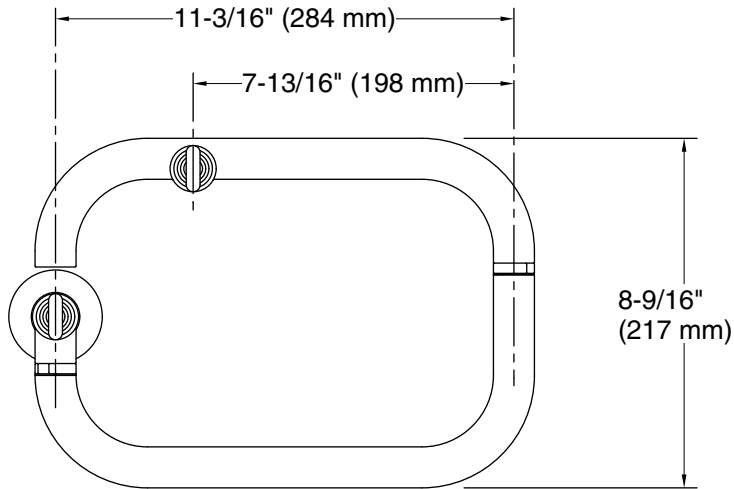

Technical Information

All product dimensions are nominal.

Notes

Install this product according to the installation guide.