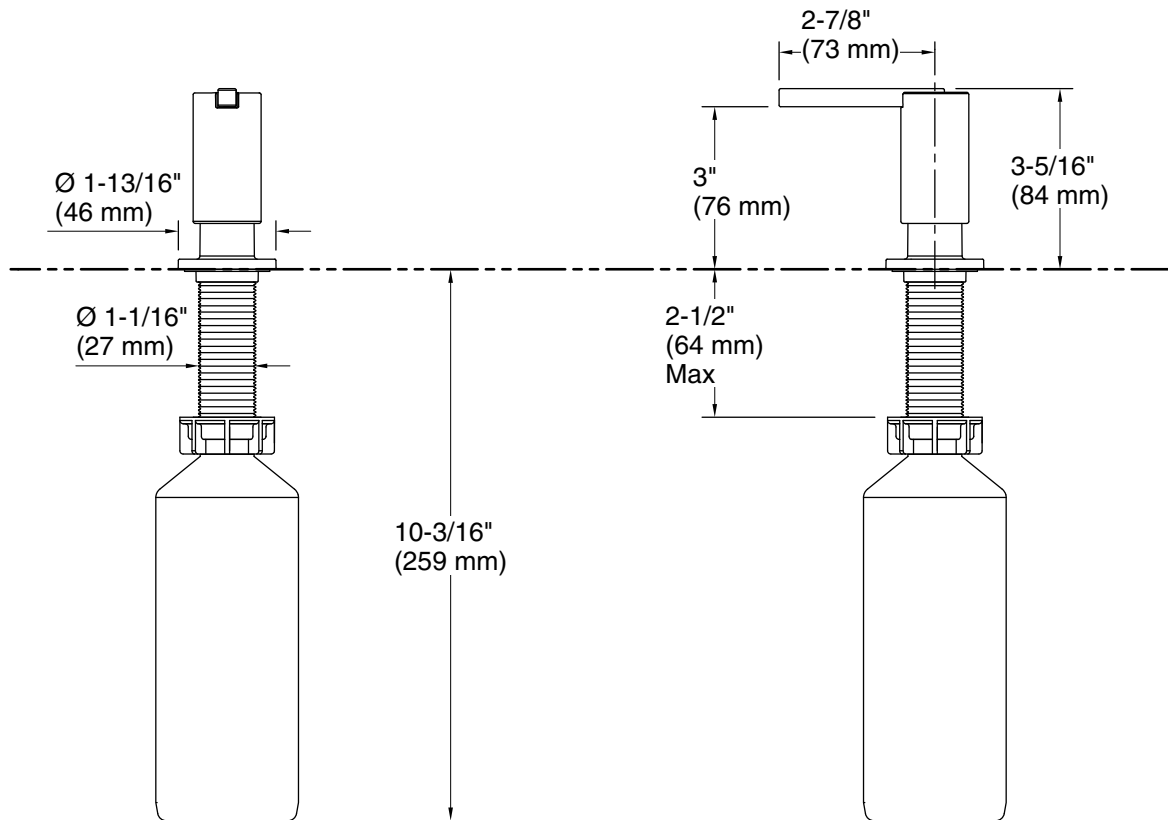

Features

- Holds up to 16 ounces of soap or lotion; refillable from top
- Greater thread length is suitable for use with thicker countertops
- Coordinates with other products in the Components collection

Technical Information

All product dimensions are nominal.

Material: Brass, Plastic

Notes

Install this product according to the installation instructions.