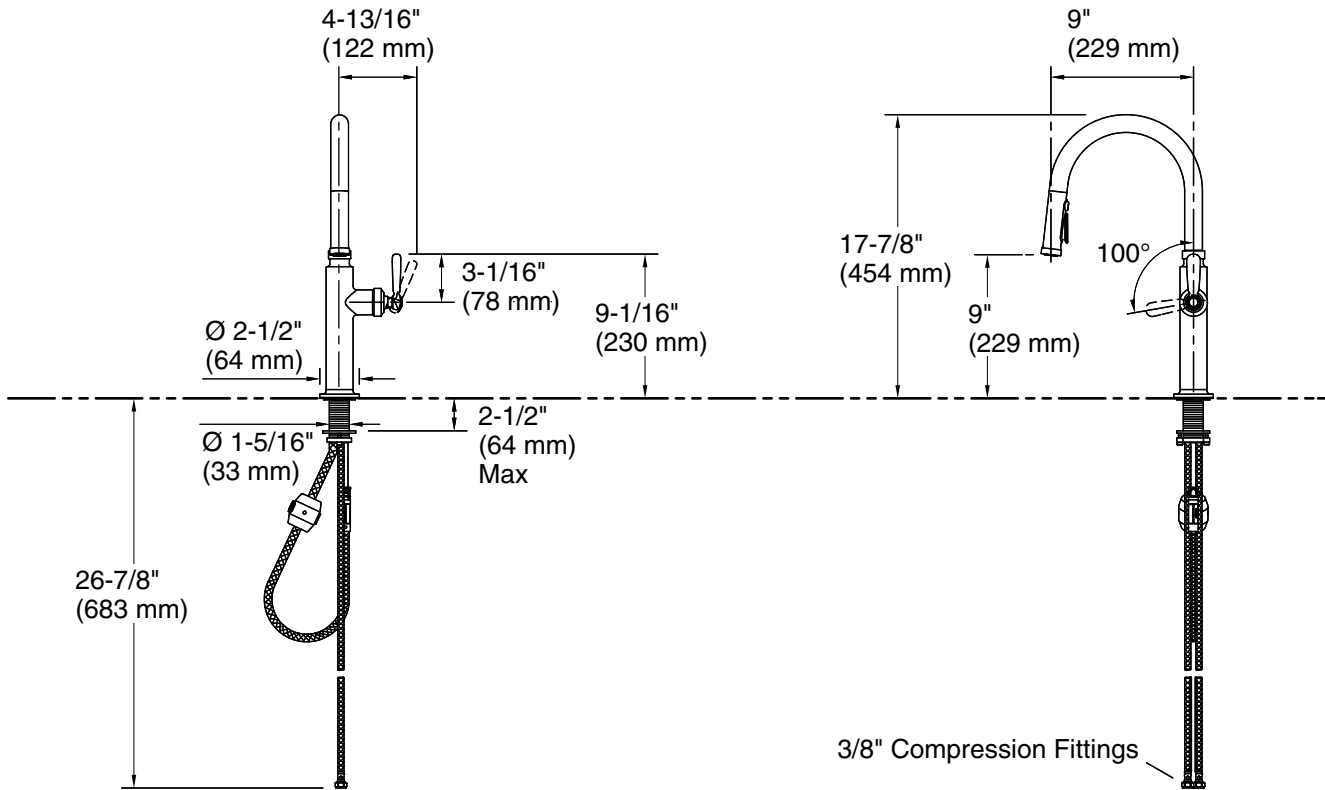

**Technical Information**

All product dimensions are nominal.

Faucet flow rate: 1.5 gal/min (5.7 l/min)

**Spout:**

Spout reach: 9" (229 mm)

**Notes**

Install this product according to the installation instructions.