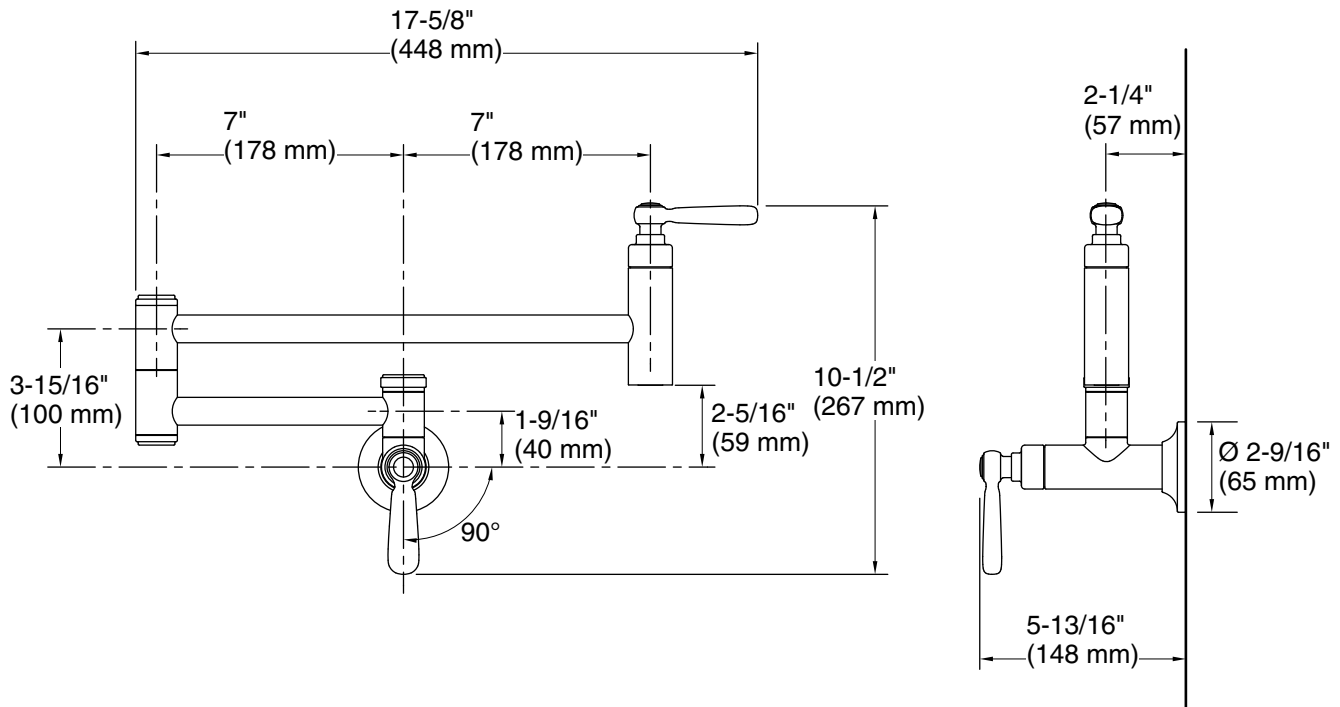

Features

- Designed in collaboration with Studio McGee
- Articulating spout with 360° rotation offers superior clearance for filling pots on cooktops and ranges
- KOHLER® ceramic disc valves exceed industry longevity standards for a lifetime of durable performance
- Single lever handle with main lever shutoff
- 3.2 gpm (12.1 lpm) @ 60 psi (4.1 bar)

Technical Information

All product dimensions are nominal.

Faucet flow rate: 3.2 gal/min (12.1 l/min)

Spout:

Spout reach: 7" (178 mm)

Notes

Install this product according to the installation instructions.