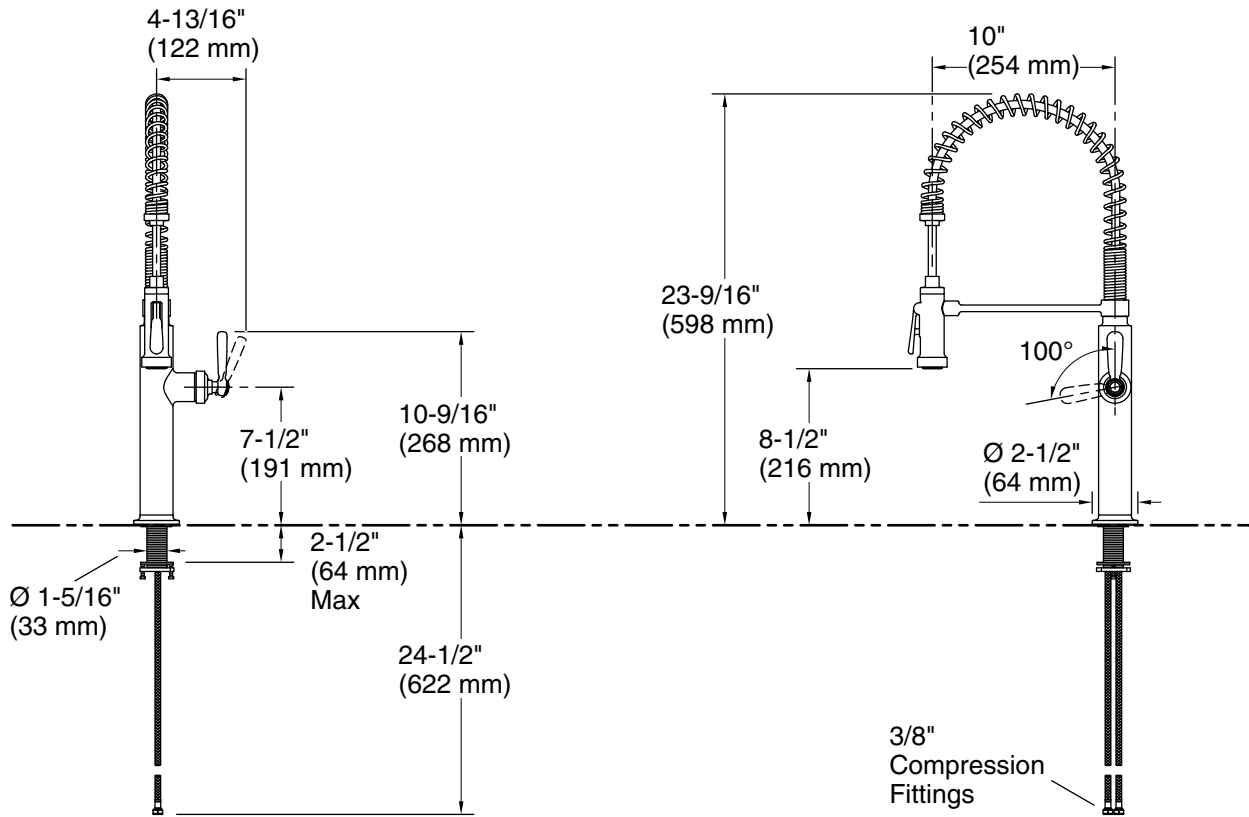

KOHLER® Faucets

Edalyn™ by Studio McGee

Semi-professional kitchen sink faucet with two-function sprayhead
K-28360

Features

- Designed in collaboration with Studio McGee
- Professional-style faucet with an easy-to-clean coated hose and removable coil
- Two-function pull-down sprayhead with touch control allows you to switch between aerated and Sweep® sprays
- Sweep® spray features specially angled nozzles that form a wide, powerful blade of water to sweep your dishes and sink clean
- DockNetik® magnetic docking system securely locks sprayhead into place when not in use
- MasterClean™ sprayface features an easy-to-clean surface that withstands mineral buildup and maximizes spray performance
- High-arch spout offers vertical clearance for tall cookware and pitchers
- Single lever handle makes adjusting water temperature easy.
- Temperature memory allows faucet to be turned on and off at the temperature set during prior usage
- KOHLER® ceramic disc valves exceed industry longevity standards for a lifetime of durable performance
- 1.5 gpm (5.7 lpm) maximum flow rate at 60 psi (4.14 bar)

10-21-2024 00:53 - US/CA

THE BOLD LOOK
OF **KOHLER®**

Technical Information

All product dimensions are nominal.

Faucet:

Flow rate: 1.5 gal/min (5.7 l/min)

Drain included: No

Spout:

Spout reach: 10" (254 mm)

Handshower:

Rated maximum flow: 0 gal/min (0 l/min)

Notes

Install this product according to the installation instructions.

ADA compliant for faucet handles only

ADA, CSA B651 compliant when installed to the specific requirements of these regulations.