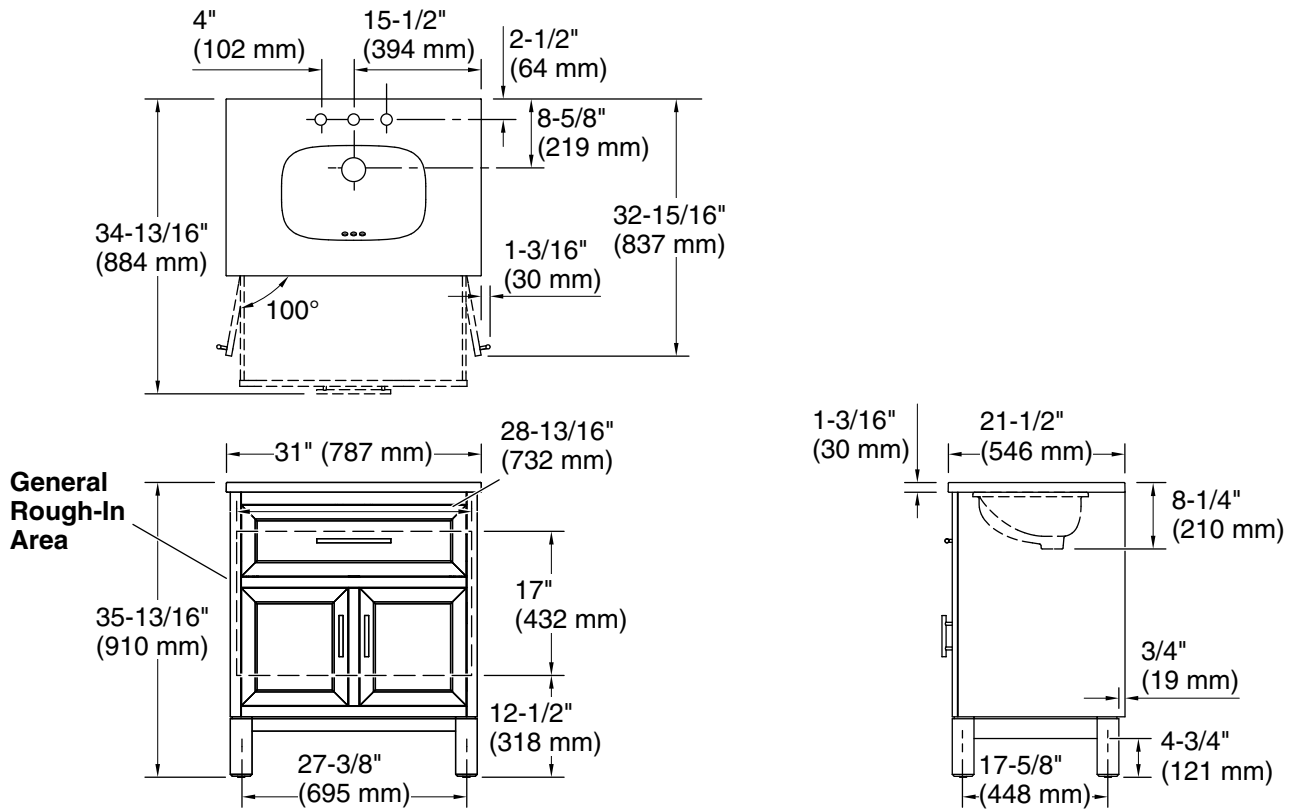

Color	Code	Description
	0	White
	1WT	Mohair Grey

Technical Information

All product dimensions are nominal.

Notes

Install this product according to the installation instructions.