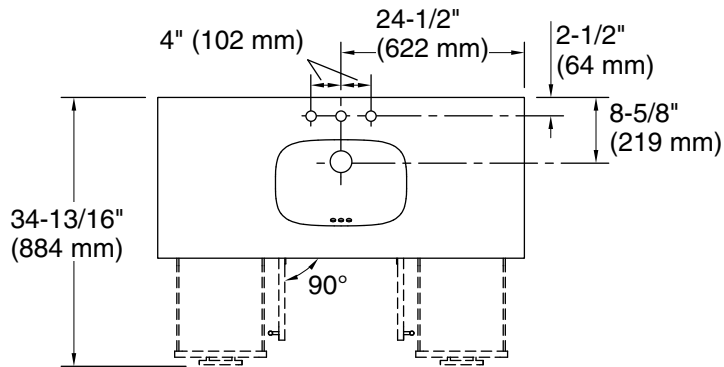

Features

- Set includes cabinet, precut quartz vanity top, sink, cabinet hardware
- Vanity top has 8" (203 mm) widespread faucet holes; requires deck-mount faucet (sold separately)
- Three-way adjustable slow-close door hinges for easy cabinet access
- Dovetail joint drawer construction
- Soft-close drawers and doors prevent slamming
- Brushed Nickel hardware included on the White and Atmos Grey vanities

Technical Information

All product dimensions are nominal.

Notes

Install this product according to the installation instructions.