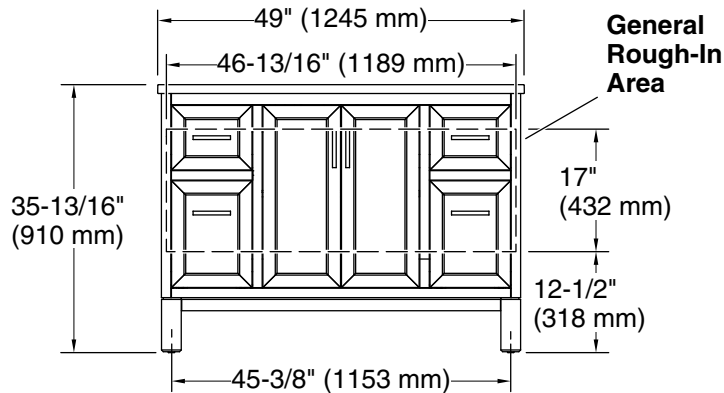

Features

- Set includes cabinet, precut quartz vanity top, sink, cabinet hardware
- Vanity top has 8" (203 mm) widespread faucet holes; requires deck-mount faucet (sold separately)
- Three-way adjustable slow-close door hinges for easy cabinet access
- Dovetail joint drawer construction
- Soft-close drawers and doors prevent slamming
- Brushed Nickel hardware included on the White and Atmos Grey vanities

Technical Information

All product dimensions are nominal.

Notes

Install this product according to the installation instructions.