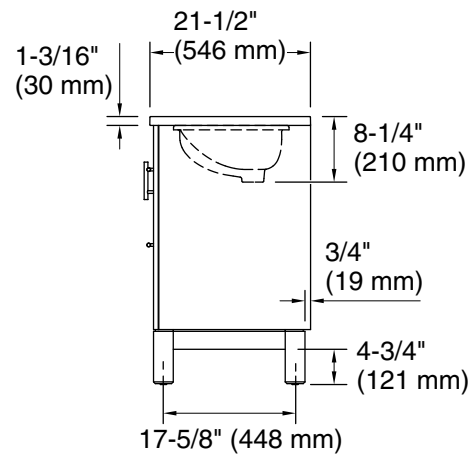

Features

- Set includes cabinet, precut quartz vanity top, sink, cabinet hardware
- Vanity top has 8" (203 mm) widespread faucet holes; requires deck-mount faucet (sold separately)
- Three-way adjustable slow-close door hinges for easy cabinet access
- Dovetail joint drawer construction
- Soft-close drawers and doors prevent slamming
- Brushed Nickel hardware included on the White and Atmos Grey vanities

Technical Information

All product dimensions are nominal.

Notes

Install this product according to the installation instructions.