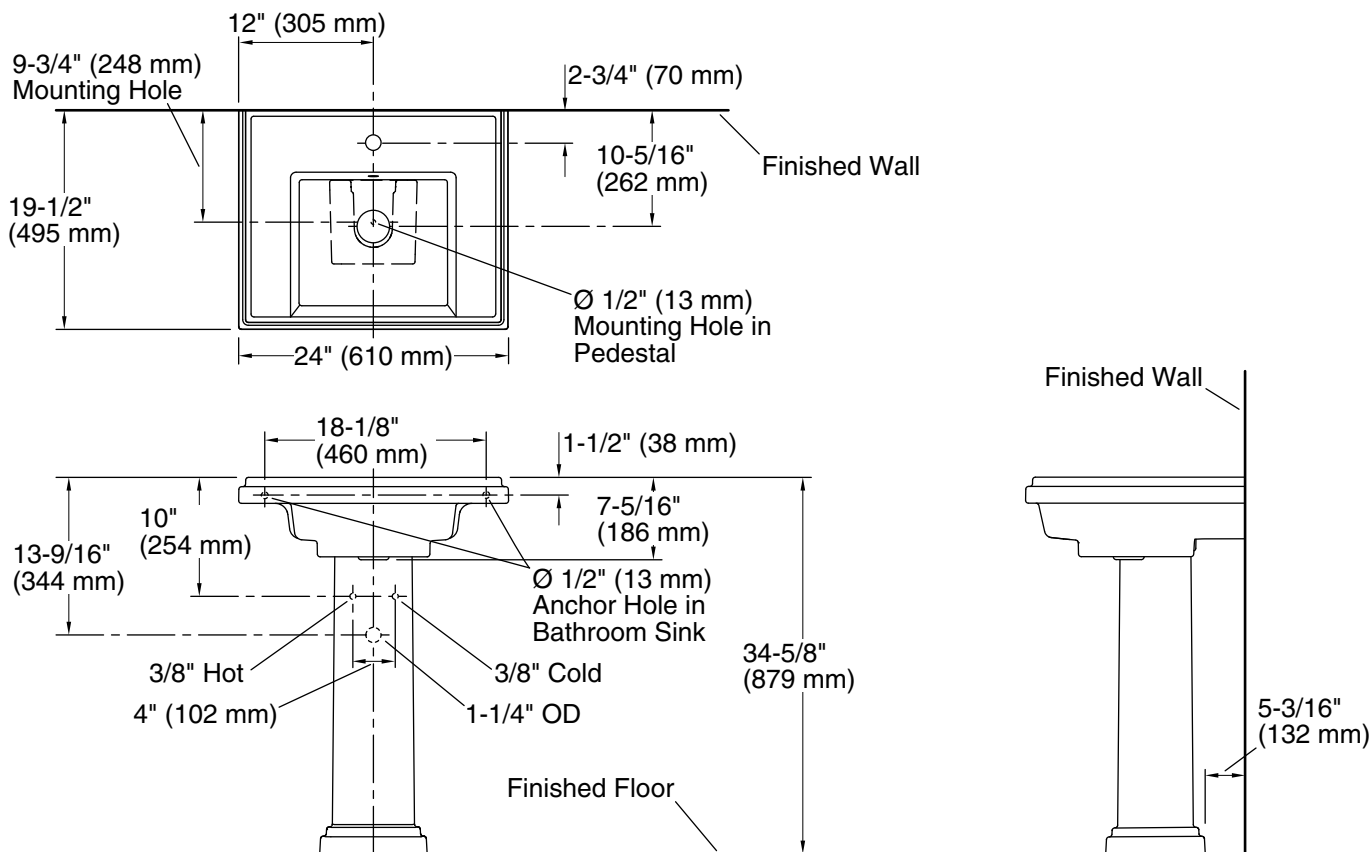

Tresham®
24" square pedestal bathroom sink
K-2844-1

Features

- Single faucet hole
- Square basin
- Overflow drain
- Combination consists of the K-2757-1 basin and the K-2767 pedestal
- Coordinates with other products in the Tresham collection

Material

- Fireclay

Installation

- Pedestal

Recommended Products/Accessories

- K-7605-P Angle Supply with Stop (pair)
- K-8998 P-Trap
- K-23726 Drain treatment
- K-23725 Cast iron cleaner

Included Components

- K-2757-1 24" square pedestal bathroom sink
- K-2767 Pedestal

Codes/Standards

ASME A112.19.2/CSA B45.1
IAPMO Certification

**KOHLER® One-Year Limited
Warranty**

See website for detailed warranty information.

Available Colors/Finishes

Color tiles intended for reference only.

Color Code Description

	0	White
---	---	-------

Technical Information

All product dimensions are nominal.

Basin configuration:	Single Bowl
Bowl area (Only):	Length: 14-1/4" (362 mm) Width: 12-1/2" (318 mm) Water depth: 3-1/4" (83 mm)
With overflow:	Yes
Number of deck holes:	1
Faucet hole(s):	1-3/8" (35 mm)
Drain hole:	1-3/4" (44 mm)