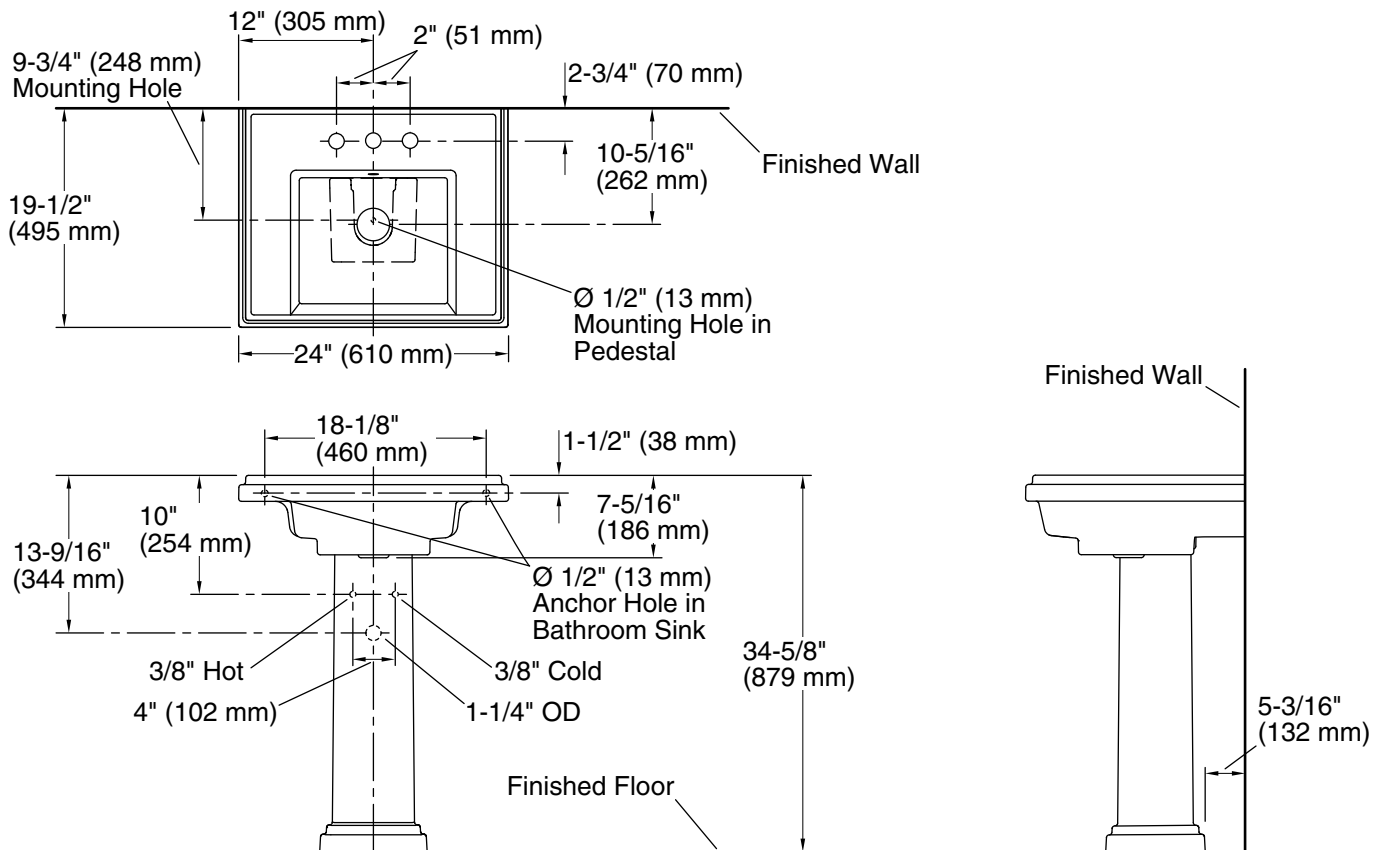

Tresham®

24" square pedestal bathroom sink

K-2844-4

Features

- 4" (102 mm) centerset faucet holes
- Square basin
- Overflow drain
- Combination consists of the K-2757-4 basin and the K-2767 pedestal
- Coordinates with other products in the Tresham collection

- K-2757-4 24" square pedestal bathroom sink
- K-2767 Pedestal

Codes/Standards

ASME A112.19.2/CSA B45.1
IAPMO Certification

KOHLER® One-Year Limited Warranty

See website for detailed warranty information.

Available Colors/Finishes

Color tiles intended for reference only.

Color	Code	Description
-------	------	-------------

	0	White
---	---	-------

Technical Information

All product dimensions are nominal.

Basin configuration:	Single Bowl
Center(s):	4" (102 mm)
Bowl area (Only):	Length: 14-1/4" (362 mm) Width: 12-1/2" (318 mm) Water depth: 3-1/4" (83 mm)
With overflow:	Yes
Number of deck holes:	3
Faucet hole(s):	1-1/4" (32 mm)
Drain hole:	1-3/4" (44 mm)