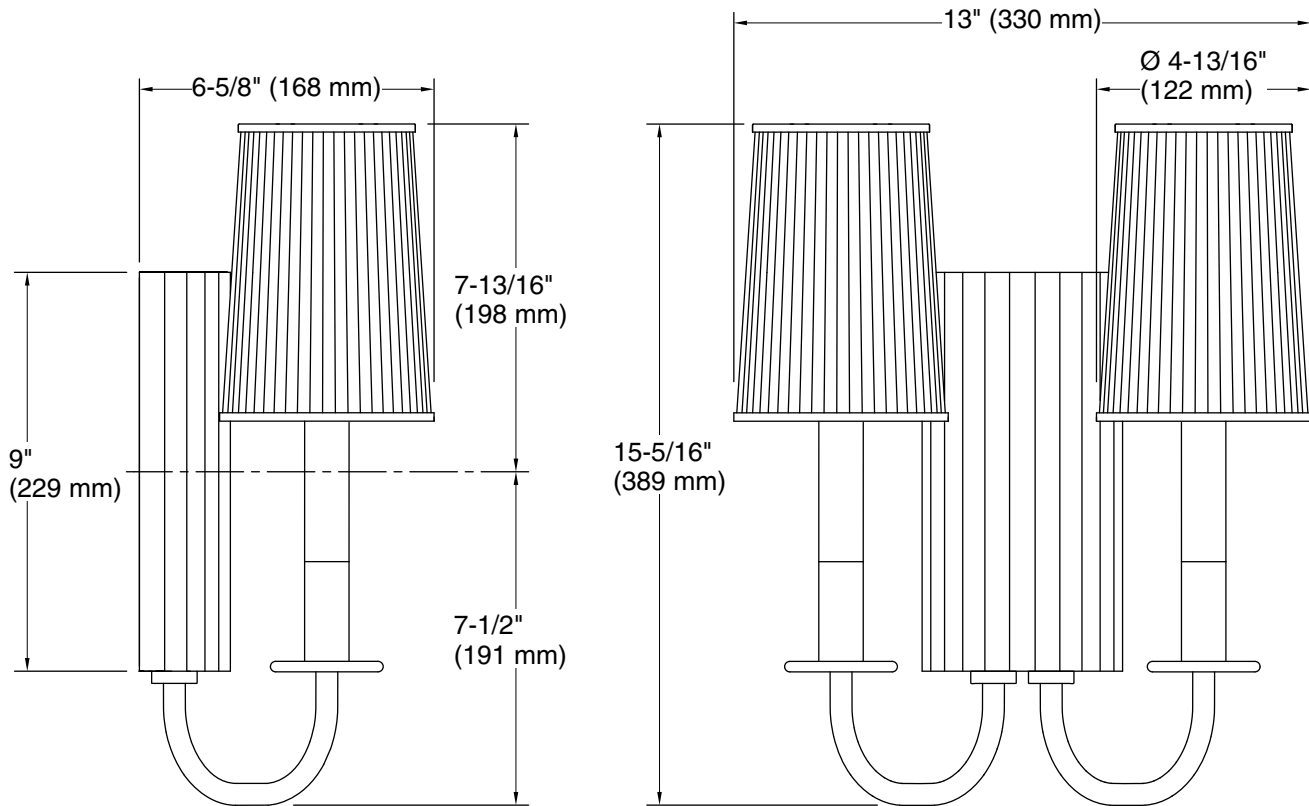

Required Electrical Service

One circuit required.

120 V, 0.666 A, 60 Hz

Technical Information

All product dimensions are nominal.

Material: Steel, Brass, Glass

Number of Lights: 2

Lighting Type: Socket-based

Socket Type: E-12 Candelabra

Number of Shades: 2

Shade Type: Glass - frosted

Hanging Type: Non-hanging