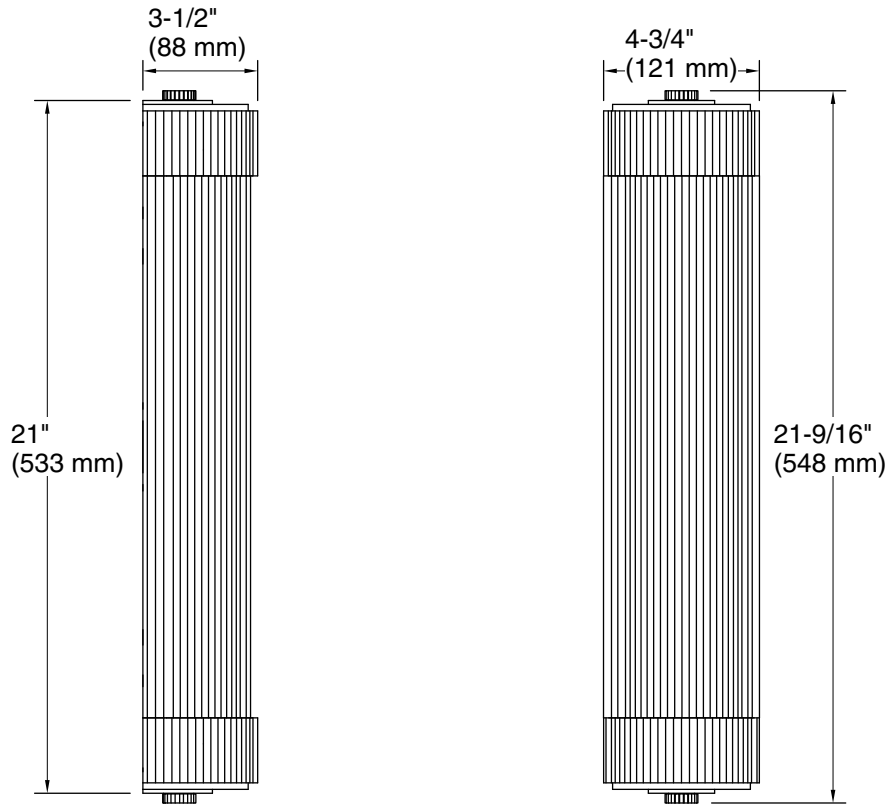

Required Electrical Service

One circuit required.

Lights: 120 V, 1 A, 60 Hz

Technical Information

All product dimensions are nominal.

Material: Steel, Brass, Glass

Number of Lights: 2

Lighting Type: Socket-based

Socket Type: E-12 Candelabra

Number of Shades: 1

Shade Type: Glass - frosted

Hanging Type: Non-hanging

Electrical component Socket Rating: 60 Hz, 60 W
rating: